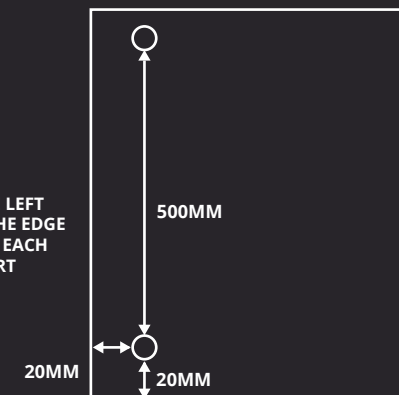

10MM PRINTED FOAMEX SIGNS

FEATURES:

- Custom Foamex Sheets 10mm
- Printed Foamex PVC Board Cut to Any Size
- Exhibition Shell Scheme Graphics
- Ideal For Retail, POS & Events
- Indoor And Outdoor Advertising Signs
- Can be Wall or Post Mounted & Ceiling Hung
- Hook & Loop Fastening For Mounting
- 10mm Rigid Foamex Panels
- Full Colour UV Ink Latex Printing
- Class 1 Fire Rated 10mm Foamex Boards
- Protective PE Film For Matt Silky Finish
- Eco-Friendly Recyclable Material
- UK Printed & Manufactured

Indoor & Outdoor Advertising Signs

Printed PVC Board
Cut To Any Size

DIMENSIONS:

WE RECOMMEND USING
CHIPBOARD SCREWS WITH
A 3 OR 4MM SHANK DIAMETER
FOR BEST RESULTS.

3 OR 4MM

A 20MM MARGIN SHOULD BE LEFT
BETWEEN EACH HOLE AND THE EDGE
OF THE FOAMEX SHEET WITH EACH
HOLE ROUGHLY 500MM APART
FOR LARGER DISPLAYS.