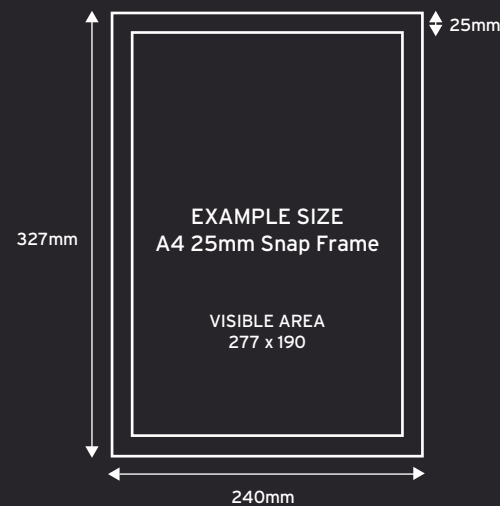

25MM SNAP FRAME

FEATURES:

- 25mm Extruded Aluminium Frame
- 1.5m Strong Plastic Back Panel
- Anti-Glare Poster Cover
- Durable Protective Frame Finish
- Wall Fixing Kit
- Complete With Mitred Corners
- Pack Sizes Available 1, 10 or 50

Complete With Mitred Corners

DIMENSIONS:

	GRAPHIC SIZE (mm)	VISIBLE SIZE (mm)	EXTERNAL SIZE (mm)
A4	297x210	277 x 190	327 x 240 x 12
A3	420 x 297	400 x 277	450 x 327 x 12
A2	594 x 420	574 x 400	624 x 450 x 12
30 x 20	762 x 508	742 x 488	792 x 538 x 12
A1	840 x 594	820 x 574	870 x 624 x 12
40 x 30	1016 x 762	996 x 742	1046 x 792 x 12