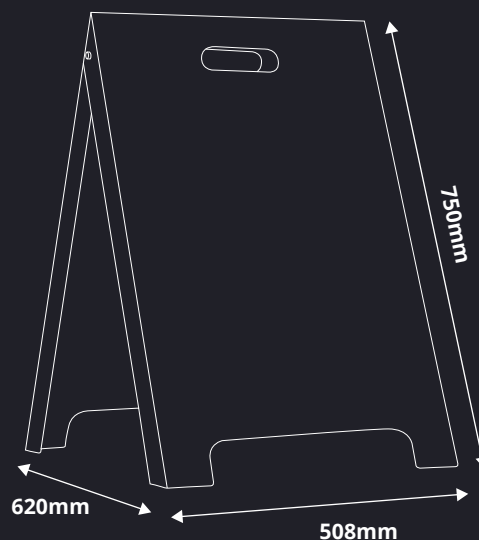

ADVERTISING A-BOARD SIGN SANDWICH BOARD

Lightweight A-Board Sign, With
Built-in Carry Handle.

FEATURES:

- Advertising Board Sign
- Lightweight, Low Cost A-Boards
- Built in Carry Handle
- Folds Flat for Storage
- Impact Resistant Rigid uPVC
- No Tools Required for Assembly
- Double Sided A-Frame
- Edge-to-Edge Print or Logo Sign
- Full Printed Area: 508mm x 800mm
- Logo print Size: 400mm x 400mm
- UK Stock. Exclusive to XL Displays

01733 511030
sales@xldisplays.co.uk

Built In Carry
Handle.

Folding Sandwich
Board Sign.

DIMENSIONS:

Overall Size When Open:

508mm (w) x 750mm (h) x 620mm (d)

Full Printed Area:

508mm (w) x 800mm (h)

Logo print Size:

400mm x 400mm

Weight:

2.8kg

Pavement Board Material:

Impact Resistant Rigid uPVC