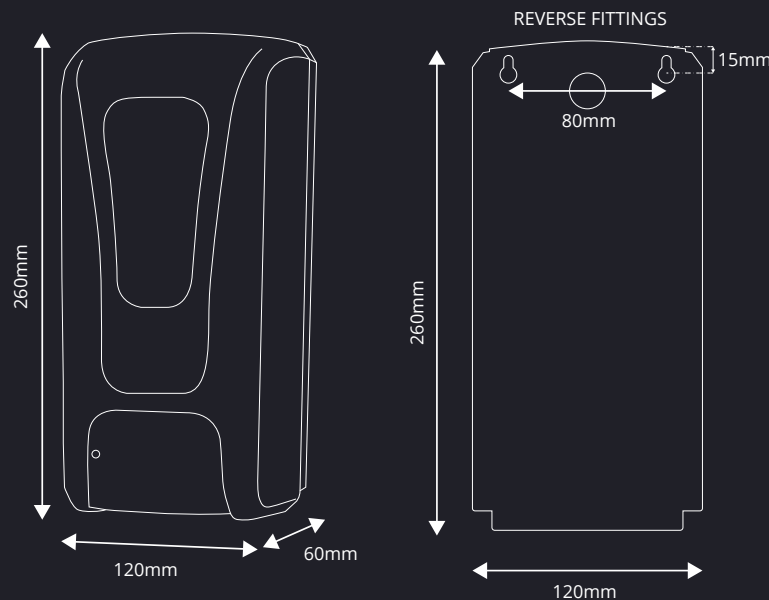

AUTOMATIC WALL MOUNTED HAND SANITISER DISPENSER

FEATURES:

- Wall mounted automatic hand-gel dispenser
- Ideal for high-traffic areas & busy business premises
- No contact required to dispense antibacterial gel
- Drip tray to avoid a mess
- Wipeable surfaces that can be easily maintained
- Quick and easy to install
- Supplied with internal plastic bottle
- Battery operated (batteries not included)
- Requires 4x 'C' batteries
- Fast UK delivery

DETAILS:

The Automatic Wall Mounted Hand Sanitiser Dispenser is ideal for locating in reception areas, waiting rooms, business entrances, or any high-traffic location where passers-by are present.

Designed to help prevent the spread of coronavirus and falls in-line with the UK Governments strategy to slow the transmission of COVID-19.