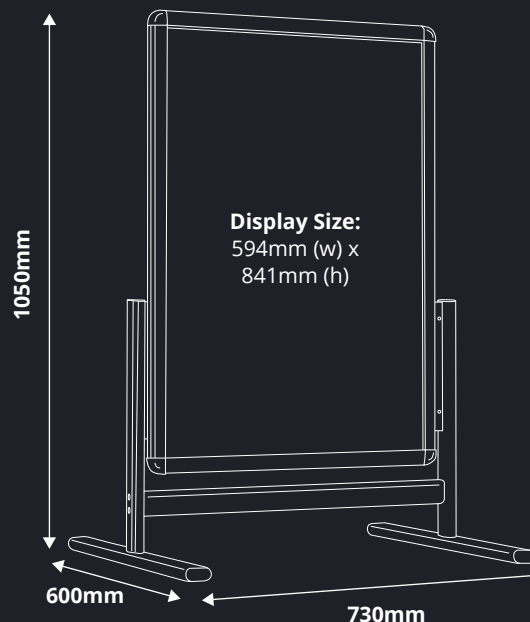

CAPTIVATE DOUBLE SIDED PAVEMENT SIGN BOARD

Metal Outdoor Sandwich Board.

FEATURES:

- 1050mm High x 730mm Wide A1 Signboard
- Silver Aluminium Pavement Sign
- Lightweight but Stable Display Sign
- Freestanding Advertising Board
- Easy Change Snap Frame Poster Holders
- Extended Base Feet for Stability
- Poster Printing Available
- UK Stock. Fast Shipping and Delivery

Protective Poster Cover.

Aluminium Snap Frame Poster Holder.

DIMENSIONS:

Overall Dimensions:

730mm (w) x 1050mm (h) x 600mm (d)

Poster Size:

A1: 594mm (w) x 841mm (h)

Weight:

5.5kg

Pavement Sign Material:

Silver Aluminium

01733 511030
sales@xlDisplays.co.uk