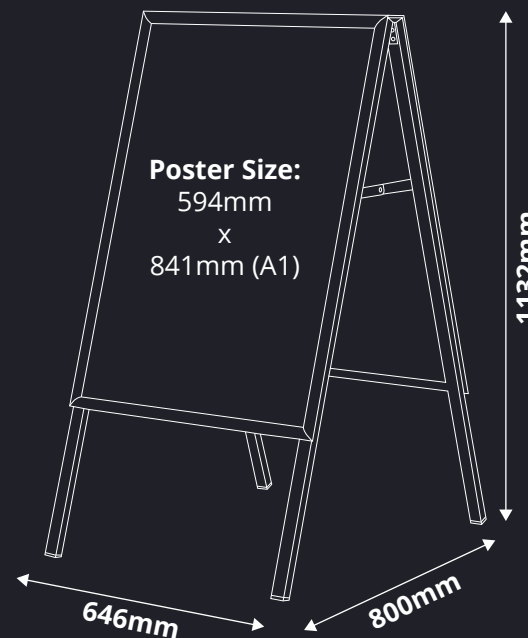

## FEATURES:

- A1 A Frame Poster Display Sign
- Double sided outdoor pavement sign
- Folds flat when not in use
- Delivered fully assembled
- Anodised silver finish
- Stay open hinges for stability when in use
- Snap open poster frame for hassle-free poster changes
- Available with or without posters
- Can be used indoors or outdoors
- Water-resistant poster covers included
- Graphic design service available for posters
- Laminated printed posters available

## DIMENSIONS:

**Overall Dimensions:** 646mm(w) x 800mm(d) x 1132mm(h)

**External Frame Size:** 625mm x 872mm

**Poster Size:** 594mm x 841mm (A1)

**Visible Poster Size:** 576mm x 824mm

**Weight:** 5.3kg

**Packaged Weight:** 7kg