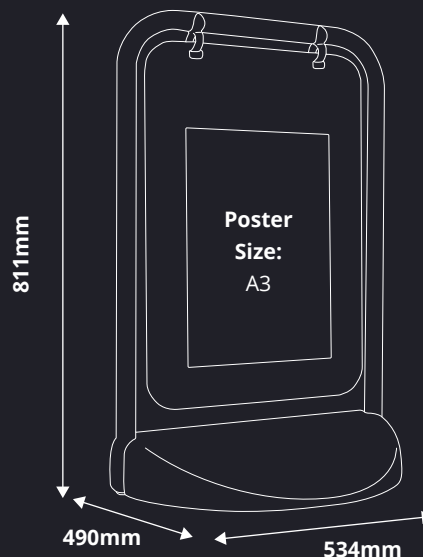

ECO SWINGER POSTER PAVEMENT SWING SIGN

Swinging Poster Pavement Sign
With Double Sided A3 Poster
Pocket

FEATURES:

- Low Cost Swinging Pavement Sign
- Tool Free Assembly
- Choose Black or White Metal Frame
- Swing Sign: 811mm (H) x 534mm (W)
- A3 Poster Size: 281mm x 403mm
- Weather Resistant
- Recycled PVC Base - Fully Recyclable

01733 511030
sales@xldisplays.co.uk

Recycled PVC
Base - Fully
Recyclable

Choose Black or
White Metal Frame

DIMENSIONS:

Overall Dimensions:

534mm (w) x 811mm (h) x 490mm (d)

Poster Size:

A3

Visible Size:

281mm (w) x 403mm (h)

Weight:

10 kg