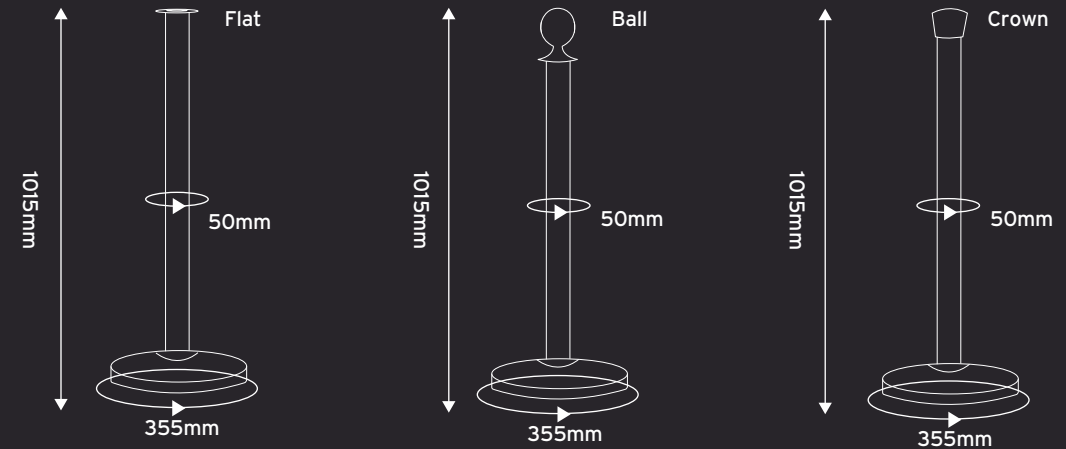

ELEGANCE POLE AND ROPE BARRIERS

FEATURES:

- Post For Rope Queue Barriers
- Effective & Practical Rope Barrier
- Heavy Duty Steel Stanchions
- Cast Iron Base With Rubber Floor Protector
- Three Post Finishes
- 3 Post Top Cap - Ball, Flat or Crown
- Barrier Ropes Available Separately
- 3 Year Warranty
- UK Manufactured

Polished Brass Polished Stainless Satin Stainless

Choice of Three Colour Posts

3 Post Top
Caps

DIMENSIONS:

| | HEIGHT (MM) | WEIGHT (KG) | POST DIAMETER (MM) | BASE DIAMETER (MM) |
|-------|-------------|-------------|--------------------|--------------------|
| FLAT | 990 | 9 | 50 | 355 |
| BALL | 990 | 9 | 50 | 355 |
| CROWN | 990 | 9 | 50 | 355 |