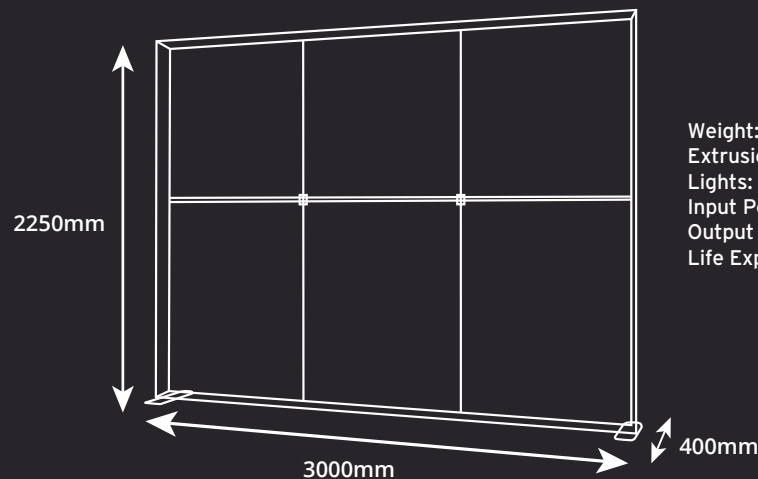

# FABRILUX® Freestanding LED Backlit Exhibition Stand Lightbox 3000 x 2250mm

## KIT LIST:

- Horizontal Frame Section: x6
- Vertical Frame Section: x4
- Horizontal Support Pole: x3
- Vertical Support Pole: x4
- Square Support Pole Connector: x2
- Corner Section: x2
- Frame Connectors (for vertical section): x2
- Frame Connectors (for horizontal section): x2
- Stabilising Feet: x2
- Square support foot: x2
- Premium Trolley Bag With Foam Inserts: x1
- Power Cable & Transformer: x2
- (2x power cables required to run display)
- Male/Male Lighting Cable: x4
- Female/Female Lighting Cable: x1

## DIMENSIONS:

Weight: 28kg  
 Extrusion: 120mm  
 Lights: Lumen 260 per Bulb / 6500K Kelvin / Daylight Colour Temperature  
 Input Power: 100- 240V 50/60Hz 2.0A  
 Output Power: 24V 6.35A  
 Life Expectancy: 50,000 Hours