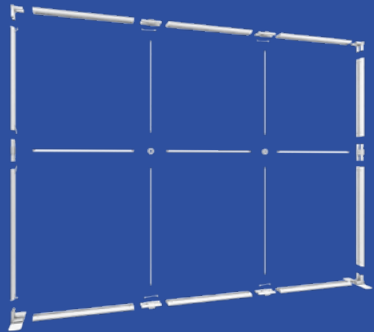

# FABRILUX® Freestanding LED Backlit Exhibition Stand Lightbox 3000 x 2250mm

## KIT LIST:

- Horizontal Frame Section: x6
- Vertical Frame Section: x4
- Horizontal Support Pole: x3
- Vertical Support Pole: x4
- Square Support Pole Connector: x2
- Corner Section: x2
- Frame Connectors (for vertical section): x2
- Frame Connectors (for horizontal section): x2
- Stabilising Feet: x2
- Square support foot: x2
- Premium Trolley Bag With Foam Inserts: x1
- Power Cable & Transformer: x2
- (2x power cables required to run display)
- Male/Male Lighting Cable: x4
- Female/Female Lighting Cable: x1

Premium SEG Printed Fabric Graphics

Includes Premium Padded Case With Wheels

## DIMENSIONS:

Weight: 28kg  
 Extrusion: 120mm  
 Lights: Lumen 260 per Bulb / 6500K Kelvin / Daylight Colour Temperature  
 Input Power: 100- 240V 50/60Hz 2.0A  
 Output Power: 24V 6.35A  
 Life Expectancy: 50,000 Hours