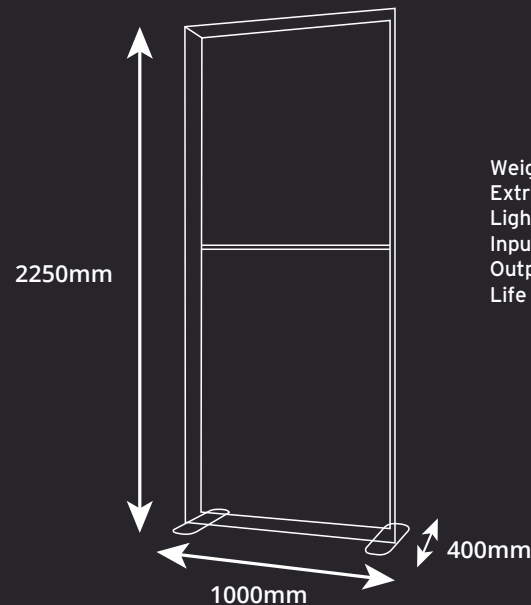

FABRILUX® Freestanding LED Fabric Lightbox 1000 X 2250mm

KIT LIST:

- Horizontal Frame Section: x2
- Vertical Frame Section: x4
- Horizontal Support Pole: x1
- Corner Section: x2
- Frame Connectors (for vertical section): x2
- Stabilising Feet: x2
- Premium Trolley Bag With Foam Inserts: x1
- Power Cable & Transformer: x1

Premium SEG
Printed Fabric
Graphics

Includes Premium
Padded Case With
Wheels

DIMENSIONS:

Weight: 18.5kg
Extrusion: 120mm
Lights: Lumen 260 per Bulb / 6500K Kelvin / Daylight Colour Temperature
Input Power: 100- 240V 50/60Hz
Output Power: 24V 6.35A
Life Expectancy: 50,000 Hours