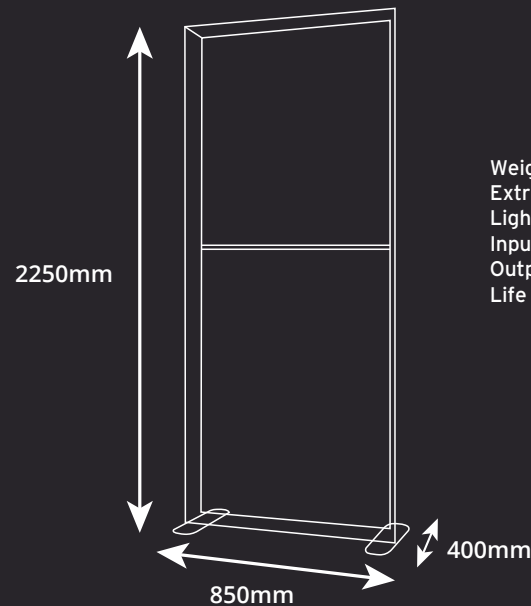

FABRILUX® Freestanding LED Fabric Lightbox 850 X 2250mm

KIT LIST:

- Horizontal Frame Section: x2
- Vertical Frame Section: x4
- Horizontal Support Pole: x1
- Corner Section: x2
- Frame Connectors (for vertical section): x2
- Stabilising Feet: x2
- Premium Trolley Bag With Foam Inserts: x1
- Power Cable & Transformer: x1

01733 511030
sales@xldisplays.co.uk

Premium SEG
Printed Fabric
Graphics

Includes Premium
Padded Case With
Wheels

DIMENSIONS:

Weight: 18.5kg
Extrusion: 120mm
Lights: Lumen 260 per Bulb / 6500K Kelvin / Daylight Colour Temperature
Input Power: 100- 240V 50/60Hz
Output Power: 24V 6.35A
Life Expectancy: 50,000 Hours