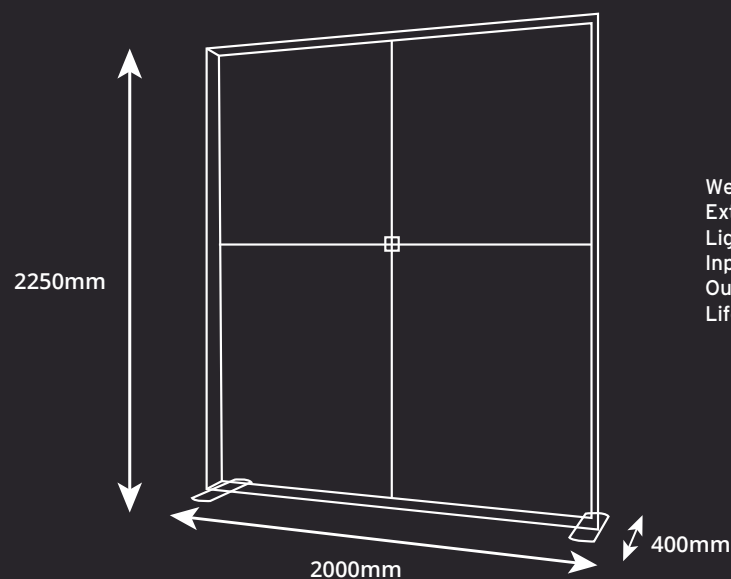

FABRILUX® Freestanding LED Lightbox Exhibition Stand 2000 X 2250mm

KIT LIST:

- Horizontal Frame Section: x4
- Vertical Frame Section: x4
- Horizontal Support Pole: x2
- Vertical Support Pole: x2
- Square Support Pole Connector: x1
- Corner Section: x2
- Frame Connectors (for vertical section): x2
- Frame Connectors (for horizontal section): x2
- Stabilising Feet: x2
- Square support foot: x1
- Premium Trolley Bag With Foam Inserts: x1
- Power Cable & Transformer: x2
(Display will run on 1x power cable)
- Male/Male Lighting Cable: x2

Premium SEG
Printed Fabric
Graphics

Includes Premium
Padded Case With
Wheels

DIMENSIONS:

Weight: 24kg
Extrusion: 120mm
Lights: Lumen 260 per Bulb / 6500K Kelvin / Daylight Colour Temperature
Input Power: 100- 240V 50/60Hz
Output Power: 24V 6.35A
Life Expectancy: 50,000 Hours