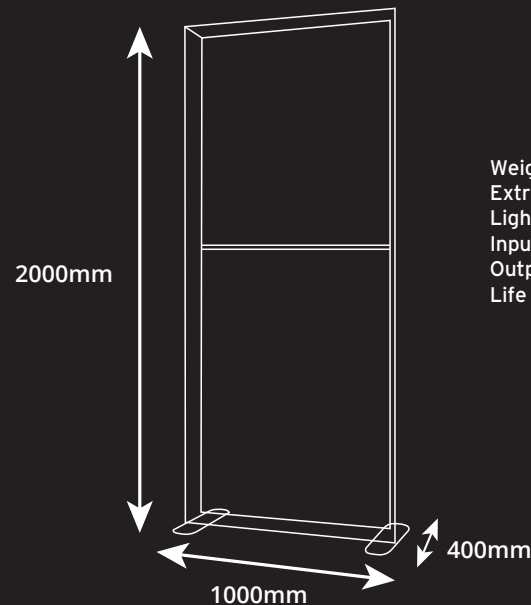

# FABRILUX® Freestanding LED Fabric Lightbox 1000 X 2000mm

## KIT LIST:

- Horizontal Frame Section: x2
- Vertical Frame Section: x4
- Horizontal Support Pole: x1
- Corner Section: x2
- Frame Connectors (for vertical section): x2
- Stabilising Feet: x2
- Premium Trolley Bag With Foam Inserts: x1
- Power Cable & Transformer: x1

## DIMENSIONS:

Weight: 18kg  
Extrusion: 120mm  
Lights: Lumen 260 per Bulb / 6500K Kelvin / Daylight Colour Temperature  
Input Power: 100- 240V 50/60Hz  
Output Power: 24V 6.35A  
Life Expectancy: 50,000 Hours