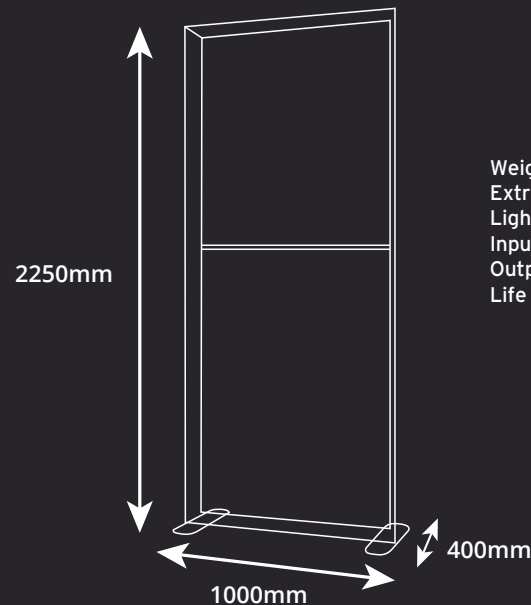

FABRILUX® Freestanding LED Fabric Lightbox 1000 X 2250mm

KIT LIST:

- Horizontal Frame Section: x2
- Vertical Frame Section: x4
- Horizontal Support Pole: x1
- Corner Section: x2
- Frame Connectors (for vertical section): x2
- Stabilising Feet: x2
- Premium Trolley Bag With Foam Inserts: x1
- Power Cable & Transformer: x1

 **LED LIGHTBOX**
01733 971800
sales@ledlightbox.co.uk

Premium SEG
Printed Fabric
Graphics

Includes Premium
Padded Case With
Wheels

DIMENSIONS:

Weight: 18.5kg
Extrusion: 120mm
Lights: Lumen 260 per Bulb / 6500K Kelvin / Daylight Colour Temperature
Input Power: 100- 240V 50/60Hz
Output Power: 24V 6.35A
Life Expectancy: 50,000 Hours