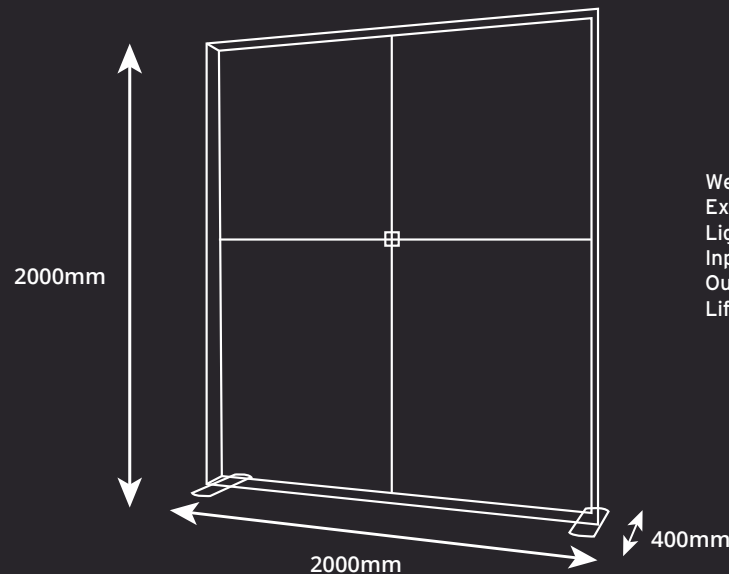

FABRILUX® Freestanding LED Lightbox Exhibition Stand 2000 X 2000mm

KIT LIST:

- Horizontal Frame Section: x4
- Vertical Frame Section: x4
- Horizontal Support Pole: x2
- Vertical Support Pole: x2
- Square Support Pole Connector: x1
- Corner Section: x2
- Frame Connectors (for vertical section): x2
- Frame Connectors (for horizontal section): x2
- Stabilising Feet: x2
- Square support foot: x1
- Premium Trolley Bag With Foam Inserts: x1
- Power Cable & Transformer: x2
(Display will run on 1x power cable)
- Male/Male Lighting Cable: x2

 **LED LIGHTBOX**
01733 971800
sales@ledlightbox.co.uk

Premium SEG
Printed Fabric
Graphics

Includes Premium
Padded Case With
Wheels

DIMENSIONS:

Weight: 25kg
Extrusion: 120mm
Lights: Lumen 260 per Bulb / 6500K Kelvin / Daylight Colour Temperature
Input Power: 100- 240V 50/60Hz
Output Power: 24V 6.35A
Life Expectancy: 50,000 Hours