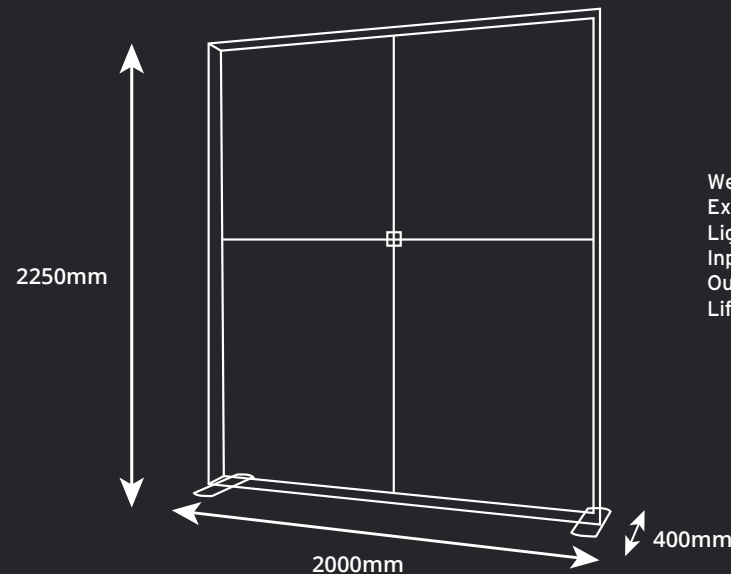

## KIT LIST:

- Horizontal Frame Section: x4
- Vertical Frame Section: x4
- Horizontal Support Pole: x2
- Vertical Support Pole: x2
- Square Support Pole Connector: x1
- Corner Section: x2
- Frame Connectors (for vertical section): x2
- Frame Connectors (for horizontal section): x2
- Stabilising Feet: x2
- Square support foot: x1
- Premium Trolley Bag With Foam Inserts: x1
- Power Cable & Transformer: x2  
**(Display will run on 1x power cable)**
- Male/Male Lighting Cable: x2

 **LED LIGHTBOX**  
01733 971800  
sales@ledlightbox.co.uk

Premium SEG  
Printed Fabric  
Graphics

Includes Premium  
Padded Case With  
Wheels

## DIMENSIONS:

Weight: 24kg  
Extrusion: 120mm  
Lights: Lumen 260 per Bulb / 6500K Kelvin / Daylight Colour Temperature  
Input Power: 100- 240V 50/60Hz  
Output Power: 24V 6.35A  
Life Expectancy: 50,000 Hours