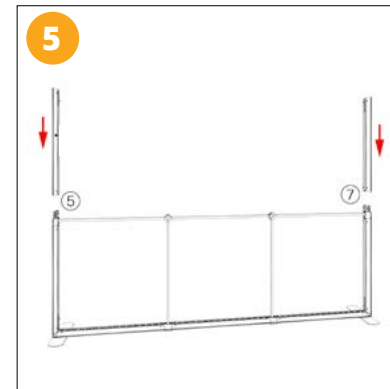

3m x 2m FABRILUX® Freestanding LED Fabric Lightbox ASSEMBLY INSTRUCTIONS

Parts:

01733 971800

sales@ledlightbox.co.uk