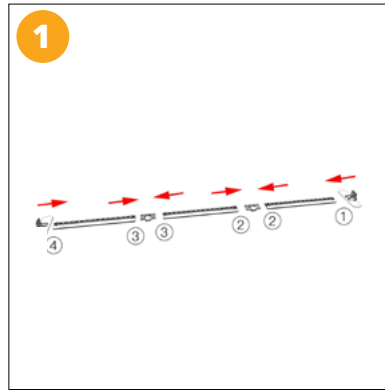

3m x 2m FABRILUX® Freestanding LED Fabric Lightbox ASSEMBLY INSTRUCTIONS

Parts:

01733 971800

sales@ledlightbox.co.uk