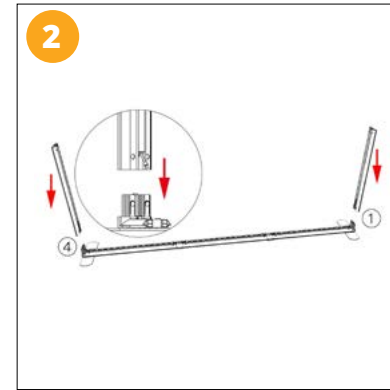

3m x 2m FABRILUX® Freestanding LED Fabric Lightbox ASSEMBLY INSTRUCTIONS

Parts:

01733 971800

sales@ledlightbox.co.uk