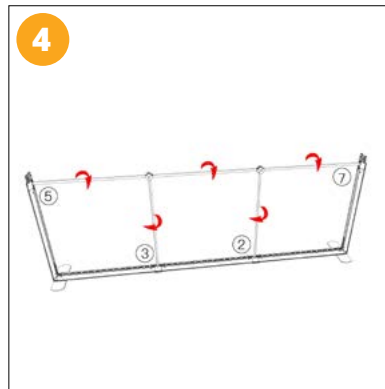

3m x 2m FABRILUX® Freestanding LED Fabric Lightbox ASSEMBLY INSTRUCTIONS

Parts:

01733 971800

sales@ledlightbox.co.uk