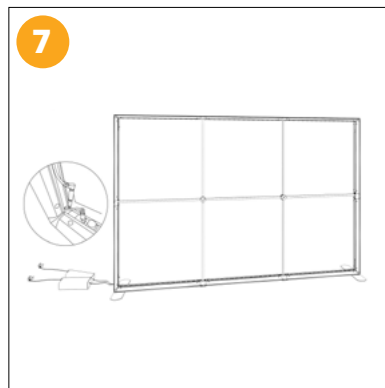

3m x 2m FABRILUX® Freestanding LED Fabric Lightbox ASSEMBLY INSTRUCTIONS

Parts:

01733 971800

sales@ledlightbox.co.uk