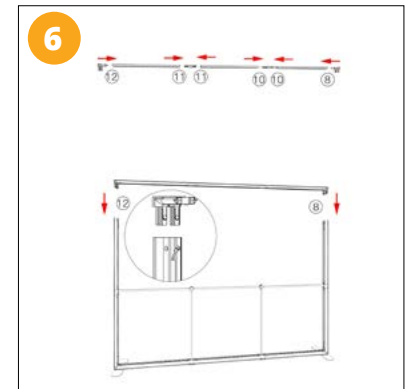

3m x 2m FABRILUX® Freestanding LED Fabric Lightbox ASSEMBLY INSTRUCTIONS

Parts:

01733 971800

sales@ledlightbox.co.uk