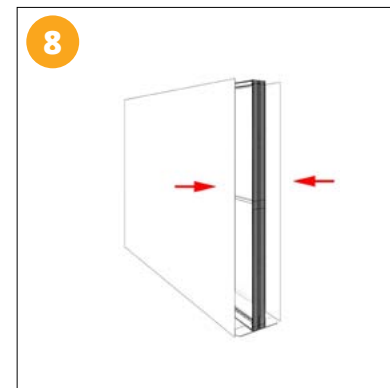

3m x 2m FABRILUX® Freestanding LED Fabric Lightbox ASSEMBLY INSTRUCTIONS

Parts:

01733 971800

sales@ledlightbox.co.uk