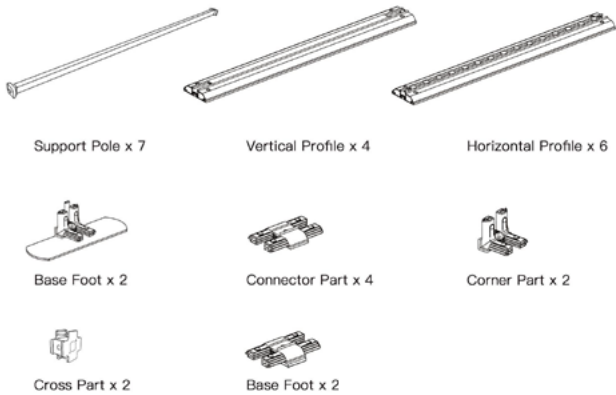

3m x 2m FABRILUX® Freestanding LED Fabric Lightbox ASSEMBLY INSTRUCTIONS

Parts:

01733 971800

sales@ledlightbox.co.uk