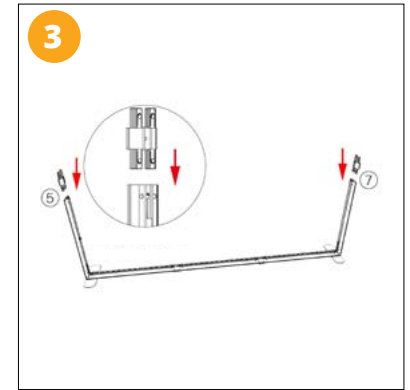

3m x 2m FABRILUX® Freestanding LED Fabric Lightbox ASSEMBLY INSTRUCTIONS

Parts:

01733 971800

sales@ledlightbox.co.uk