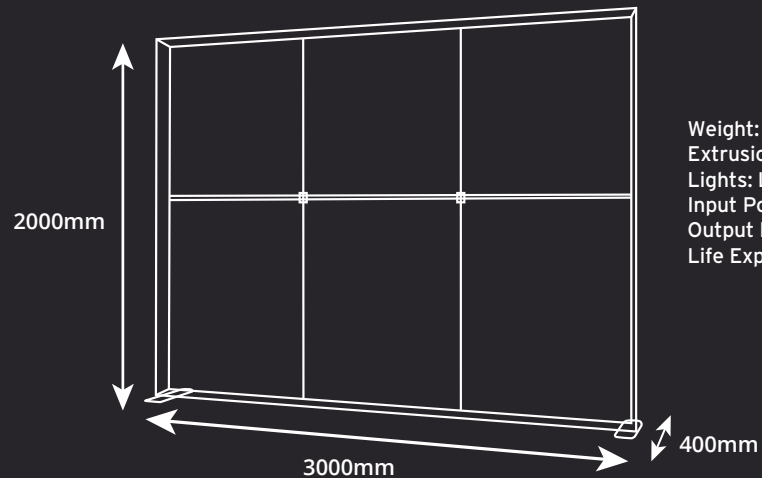

FABRILUX® Freestanding LED Backlit Exhibition Stand Lightbox 3000 x 2000mm

KIT LIST:

- Horizontal Frame Section: x6
- Vertical Frame Section: x4
- Horizontal Support Pole: x3
- Vertical Support Pole: x4
- Square Support Pole Connector: x2
- Corner Section: x2
- Frame Connectors (for vertical section): x2
- Frame Connectors (for horizontal section): x2
- Stabilising Feet: x2
- Square support foot: x2
- Premium Trolley Bag With Foam Inserts: x1
- Power Cable & Transformer: x2
- (2x power cables required to run display)
- Male/Male Lighting Cable: x4
- Female/Female Lighting Cable: x1

 **LED LIGHTBOX**
01733 971800
sales@ledlightbox.co.uk

Premium SEG
Printed Fabric
Graphics

Includes Premium
Padded Case With
Wheels

DIMENSIONS:

Weight: 28kg
Extrusion: 120mm
Lights: Lumen 260 per Bulb / 6500K Kelvin / Daylight Colour Temperature
Input Power: 100- 240V 50/60Hz 2.0A
Output Power: 24V 6.35A
Life Expectancy: 50,000 Hours