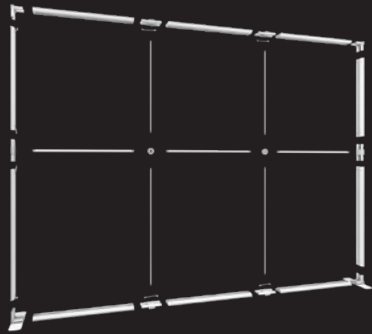

FABRILUX® Freestanding LED Backlit Exhibition Stand Lightbox 3000 x 2000mm

KIT LIST:

- Horizontal Frame Section: x6
- Vertical Frame Section: x4
- Horizontal Support Pole: x3
- Vertical Support Pole: x4
- Square Support Pole Connector: x2
- Corner Section: x2
- Frame Connectors (for vertical section): x2
- Frame Connectors (for horizontal section): x2
- Stabilising Feet: x2
- Square support foot: x2
- Premium Trolley Bag With Foam Inserts: x1
- Power Cable & Transformer: x2
- (2x power cables required to run display)
- Male/Male Lighting Cable: x4
- Female/Female Lighting Cable: x1

 **LED LIGHTBOX**
01733 971800
sales@ledlightbox.co.uk

Premium SEG
Printed Fabric
Graphics

Includes Premium
Padded Case With
Wheels

DIMENSIONS:

Weight: 28kg
Extrusion: 120mm
Lights: Lumen 260 per Bulb / 6500K Kelvin / Daylight Colour Temperature
Input Power: 100- 240V 50/60Hz 2.0A
Output Power: 24V 6.35A
Life Expectancy: 50,000 Hours