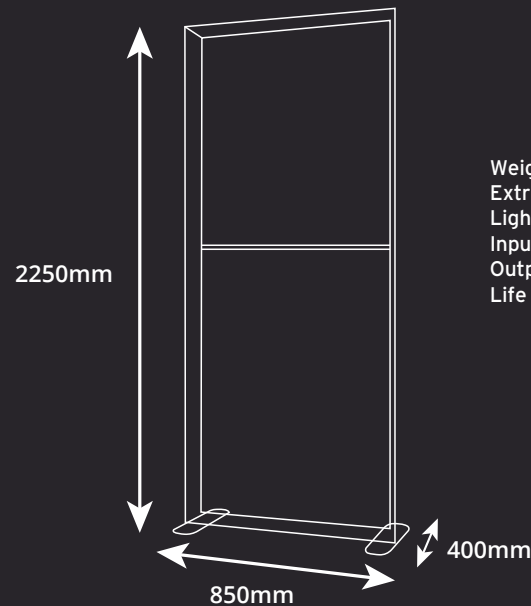

FABRILUX® Freestanding LED Fabric Lightbox 850 X 2250mm

KIT LIST:

- Horizontal Frame Section: x2
- Vertical Frame Section: x4
- Horizontal Support Pole: x1
- Corner Section: x2
- Frame Connectors (for vertical section): x2
- Stabilising Feet: x2
- Premium Trolley Bag With Foam Inserts: x1
- Power Cable & Transformer: x1

 **LED LIGHTBOX**
01733 971800
sales@ledlightbox.co.uk

Premium SEG
Printed Fabric
Graphics

Includes Premium
Padded Case With
Wheels

DIMENSIONS:

Weight: 18.5kg
Extrusion: 120mm
Lights: Lumen 260 per Bulb / 6500K Kelvin / Daylight Colour Temperature
Input Power: 100- 240V 50/60Hz
Output Power: 24V 6.35A
Life Expectancy: 50,000 Hours