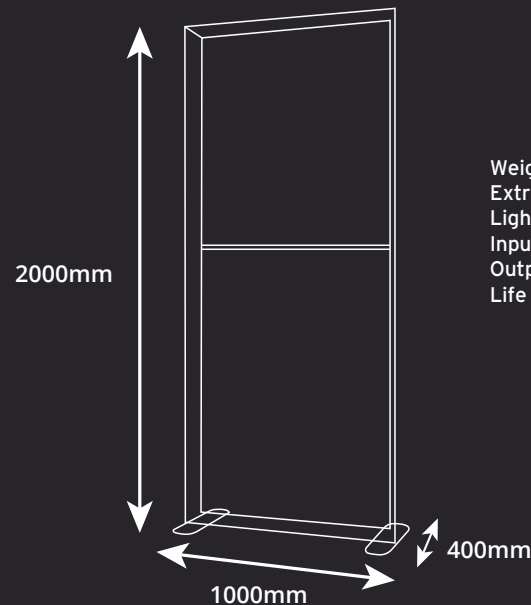

FABRILUX® Freestanding LED Fabric Lightbox 1000 X 2000mm

KIT LIST:

- Horizontal Frame Section: x2
- Vertical Frame Section: x4
- Horizontal Support Pole: x1
- Corner Section: x2
- Frame Connectors (for vertical section): x2
- Stabilising Feet: x2
- Premium Trolley Bag With Foam Inserts: x1
- Power Cable & Transformer: x1

Premium SEG
Printed Fabric
Graphics

Includes Premium
Padded Case With
Wheels

DIMENSIONS:

Weight: 18kg
Extrusion: 120mm
Lights: Lumen 260 per Bulb / 6500K Kelvin / Daylight Colour Temperature
Input Power: 100- 240V 50/60Hz
Output Power: 24V 6.35A
Life Expectancy: 50,000 Hours