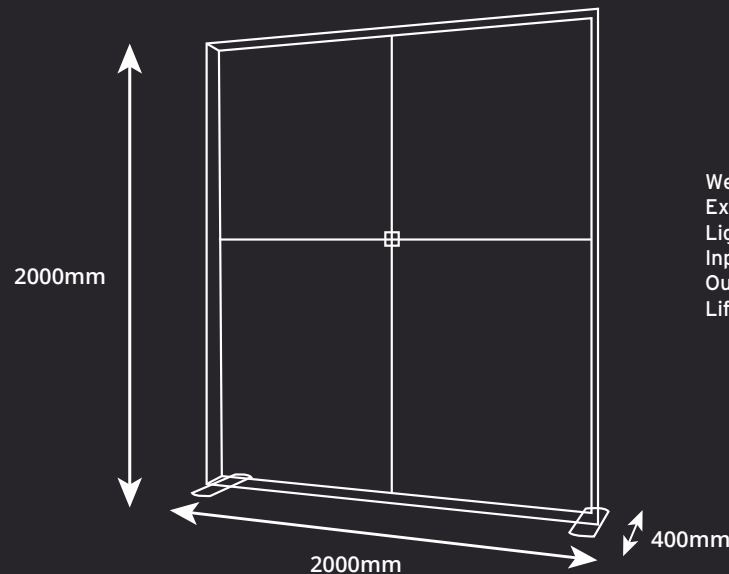

FABRILUX® Freestanding LED Lightbox Exhibition Stand 2000 X 2000mm

KIT LIST:

- Horizontal Frame Section: x4
- Vertical Frame Section: x4
- Horizontal Support Pole: x2
- Vertical Support Pole: x2
- Square Support Pole Connector: x1
- Corner Section: x2
- Frame Connectors (for vertical section): x2
- Frame Connectors (for horizontal section): x2
- Stabilising Feet: x2
- Square support foot: x1
- Premium Trolley Bag With Foam Inserts: x1
- Power Cable & Transformer: x2
(Display will run on 1x power cable)
- Male/Male Lighting Cable: x2

Premium SEG Printed Fabric Graphics

Includes Premium Padded Case With Wheels

DIMENSIONS:

Weight: 25kg
 Extrusion: 120mm
 Lights: Lumen 260 per Bulb / 6500K Kelvin / Daylight Colour Temperature
 Input Power: 100- 240V 50/60Hz
 Output Power: 24V 6.35A
 Life Expectancy: 50,000 Hours