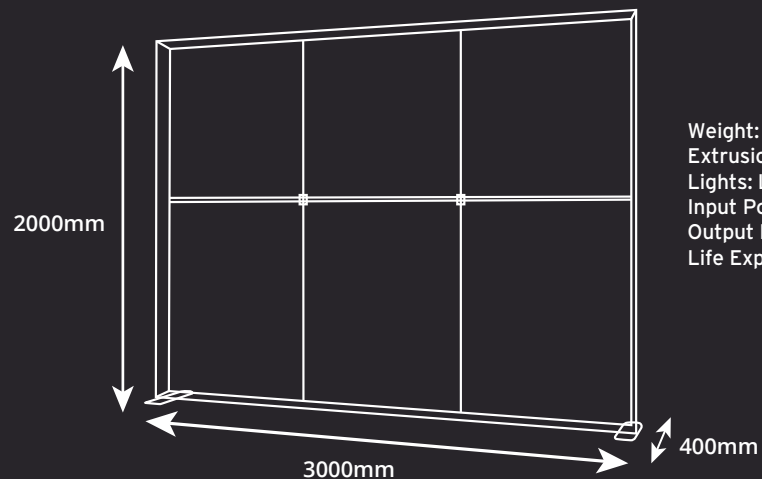

FABRILUX® Freestanding LED Backlit Exhibition Stand Lightbox 3000 x 2000mm

KIT LIST:

- Horizontal Frame Section: x6
- Vertical Frame Section: x4
- Horizontal Support Pole: x3
- Vertical Support Pole: x4
- Square Support Pole Connector: x2
- Corner Section: x2
- Frame Connectors (for vertical section): x2
- Frame Connectors (for horizontal section): x2
- Stabilising Feet: x2
- Square support foot: x2
- Premium Trolley Bag With Foam Inserts: x1
- Power Cable & Transformer: x2
- (2x power cables required to run display)
- Male/Male Lighting Cable: x4
- Female/Female Lighting Cable: x1

Premium SEG
Printed Fabric
Graphics

Includes Premium
Padded Case With
Wheels

DIMENSIONS:

Weight: 28kg
Extrusion: 120mm
Lights: Lumen 260 per Bulb / 6500K Kelvin / Daylight Colour Temperature
Input Power: 100- 240V 50/60Hz 2.0A
Output Power: 24V 6.35A
Life Expectancy: 50,000 Hours