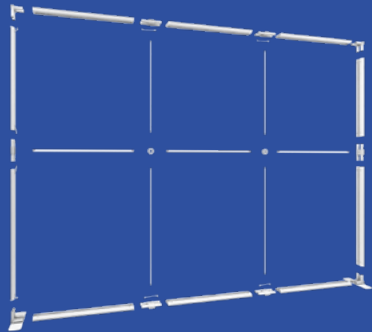

FABRILUX® Freestanding LED Backlit Exhibition Stand Lightbox 3000 x 2000mm

KIT LIST:

- Horizontal Frame Section: x6
- Vertical Frame Section: x4
- Horizontal Support Pole: x3
- Vertical Support Pole: x4
- Square Support Pole Connector: x2
- Corner Section: x2
- Frame Connectors (for vertical section): x2
- Frame Connectors (for horizontal section): x2
- Stabilising Feet: x2
- Square support foot: x2
- Premium Trolley Bag With Foam Inserts: x1
- Power Cable & Transformer: x2
- (2x power cables required to run display)
- Male/Male Lighting Cable: x4
- Female/Female Lighting Cable: x1

Premium SEG
Printed Fabric
Graphics

Includes Premium
Padded Case With
Wheels

DIMENSIONS:

Weight: 28kg
Extrusion: 120mm
Lights: Lumen 260 per Bulb / 6500K Kelvin / Daylight Colour Temperature
Input Power: 100- 240V 50/60Hz 2.0A
Output Power: 24V 6.35A
Life Expectancy: 50,000 Hours