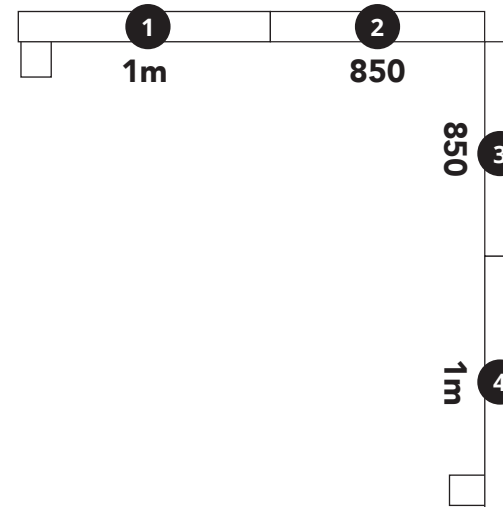

2m x 2m FABRILUX® LED Lightbox Modular Exhibition Stand Shell Scheme

Please note, all shell scheme exhibition structures vary in size. Please check with your exhibition organiser to make sure your floor space (inside the structure) is large enough to accommodate this LED Lightbox kit.

For this kit to fit within your shell scheme space, you must use the light boxes in the exact layout shown on our floorplan so please bear this in mind when designing your artwork.

 **LED LIGHTBOX**
01733 971800
sales@ledlightbox.co.uk

RIGHT HAND CONFIGURATION

LEFT HAND CONFIGURATION