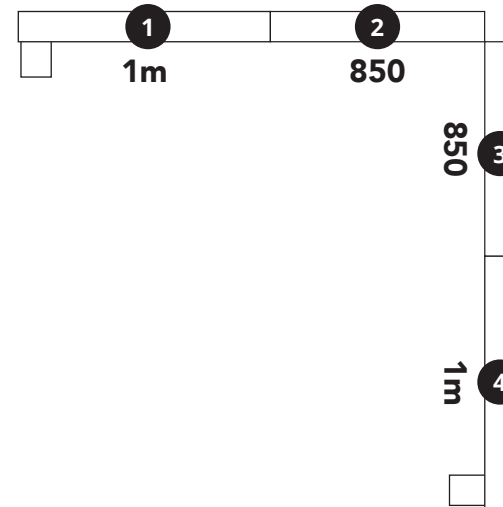

2m x 2m FABRILUX® LED Lightbox Modular Exhibition Stand Shell Scheme

Please note, all shell scheme exhibition structures vary in size. Please check with your exhibition organiser to make sure your floor space (inside the structure) is large enough to accommodate this LED Lightbox kit.

For this kit to fit within your shell scheme space, you must use the light boxes in the exact layout shown on our floorplan so please bear this in mind when designing your artwork.

01733 511030
sales@xldisplays.co.uk

RIGHT HAND CONFIGURATION

LEFT HAND CONFIGURATION