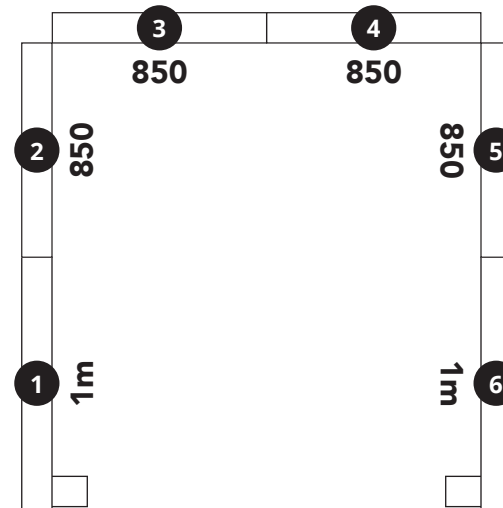

2m x 2m FABRILUX® LED Lightbox Exhibition Stand U-Shaped Shell Scheme

Please note, all shell scheme exhibition structures vary in size. Please check with your exhibition organiser to make sure your floor space (inside the structure) is large enough to accommodate this LED Lightbox kit.

For this kit to fit within your shell scheme space, you must use the light boxes in the exact layout shown on our floorplan so please bear this in mind when designing your artwork.

 **LED LIGHTBOX**

01733 971800