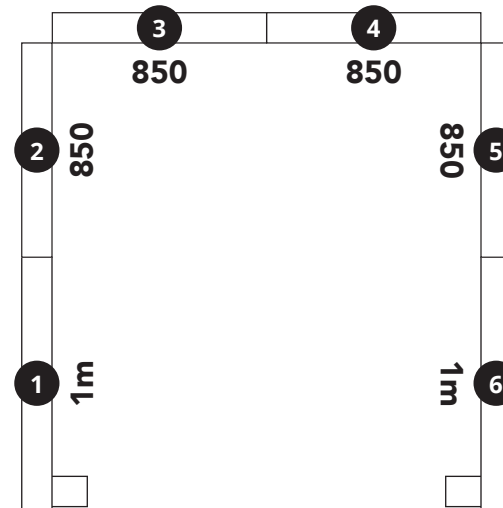

2m x 2m FABRILUX® LED Lightbox Exhibition Stand U-Shaped Shell Scheme

Please note, all shell scheme exhibition structures vary in size. Please check with your exhibition organiser to make sure your floor space (inside the structure) is large enough to accommodate this LED Lightbox kit.

For this kit to fit within your shell scheme space, you must use the light boxes in the exact layout shown on our floorplan so please bear this in mind when designing your artwork.

01733 511030
sales@xldisplays.co.uk