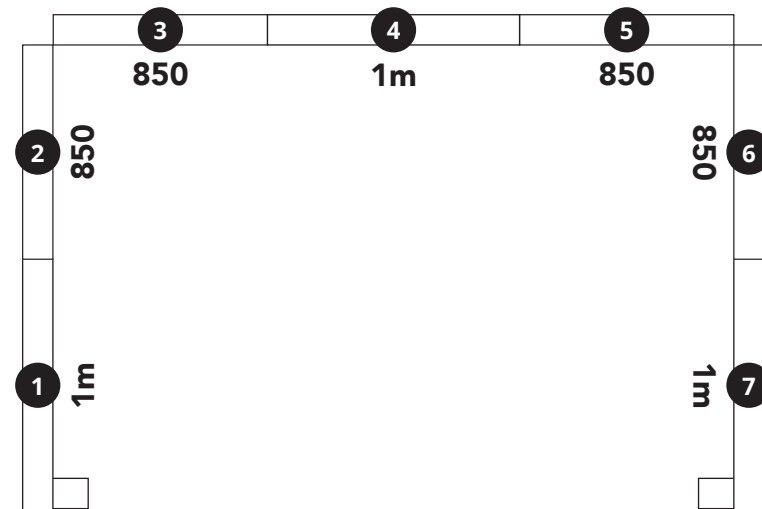

3m x 2m FABRILUX® LED Lightbox Exhibition Stand U-Shaped Shell Scheme

Please note, all shell scheme exhibition structures vary in size. Please check with your exhibition organiser to make sure your floor space (inside the structure) is large enough to accommodate this LED Lightbox kit.

For this kit to fit within your shell scheme space, you must use the light boxes in the exact layout shown on our floorplan so please bear this in mind when designing your artwork.

 **LED LIGHTBOX**

01733 971800