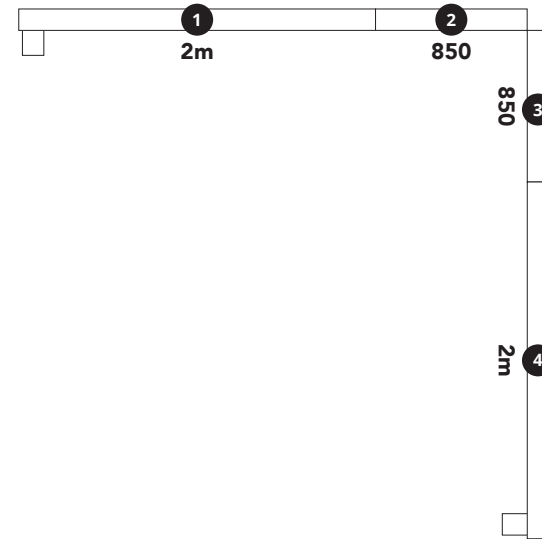

# 3m x 3m FABRILUX® LED Lightbox Modular Exhibition Stand Shell Scheme

Please note, all shell scheme exhibition structures vary in size. Please check with your exhibition organiser to make sure your floor space (inside the structure) is large enough to accommodate this LED Lightbox kit.

For this kit to fit within your shell scheme space, you must use the light boxes in the exact layout shown on our floorplan so please bear this in mind when designing your artwork.

 **LED LIGHTBOX**  
01733 971800  
sales@ledlightbox.co.uk

## RIGHT HAND CONFIGURATION

## LEFT HAND CONFIGURATION