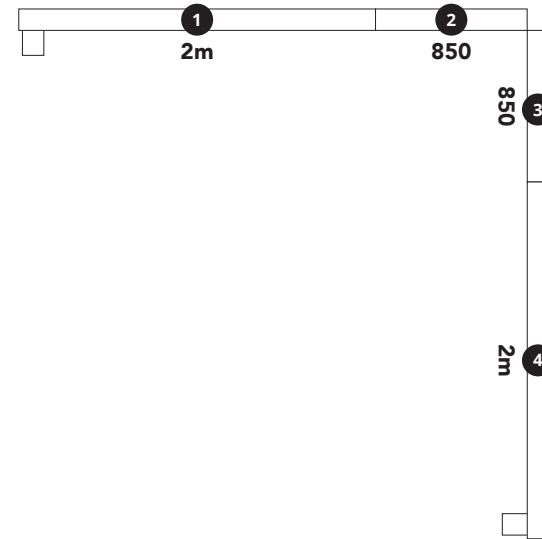

3m x 3m FABRILUX® LED Lightbox Modular Exhibition Stand Shell Scheme

Please note, all shell scheme exhibition structures vary in size. Please check with your exhibition organiser to make sure your floor space (inside the structure) is large enough to accommodate this LED Lightbox kit.

For this kit to fit within your shell scheme space, you must use the light boxes in the exact layout shown on our floorplan so please bear this in mind when designing your artwork.

01733 511030
sales@xldisplays.co.uk

RIGHT HAND CONFIGURATION

LEFT HAND CONFIGURATION