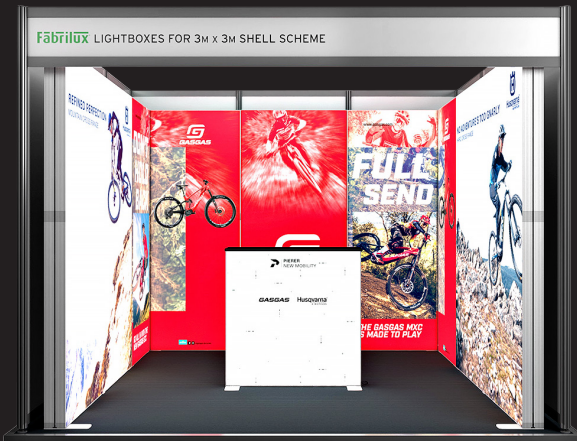

# 3m x 3m FABRILUX® LED Lightbox Exhibition Stand U-Shaped Shell Scheme

Please note, all shell scheme exhibition structures vary in size. Please check with your exhibition organiser to make sure your floor space (inside the structure) is large enough to accommodate this LED Lightbox kit.

For this kit to fit within your shell scheme space, you must use the light boxes in the exact layout shown on our floorplan so please bear this in mind when designing your artwork.