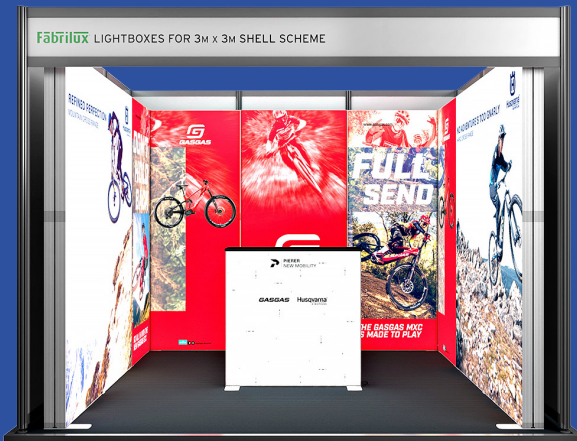

3m x 3m FABRILUX® LED Lightbox Exhibition Stand U-Shaped Shell Scheme

Please note, all shell scheme exhibition structures vary in size. Please check with your exhibition organiser to make sure your floor space (inside the structure) is large enough to accommodate this LED Lightbox kit.

For this kit to fit within your shell scheme space, you must use the light boxes in the exact layout shown on our floorplan so please bear this in mind when designing your artwork.

01733 511030
sales@xldisplays.co.uk