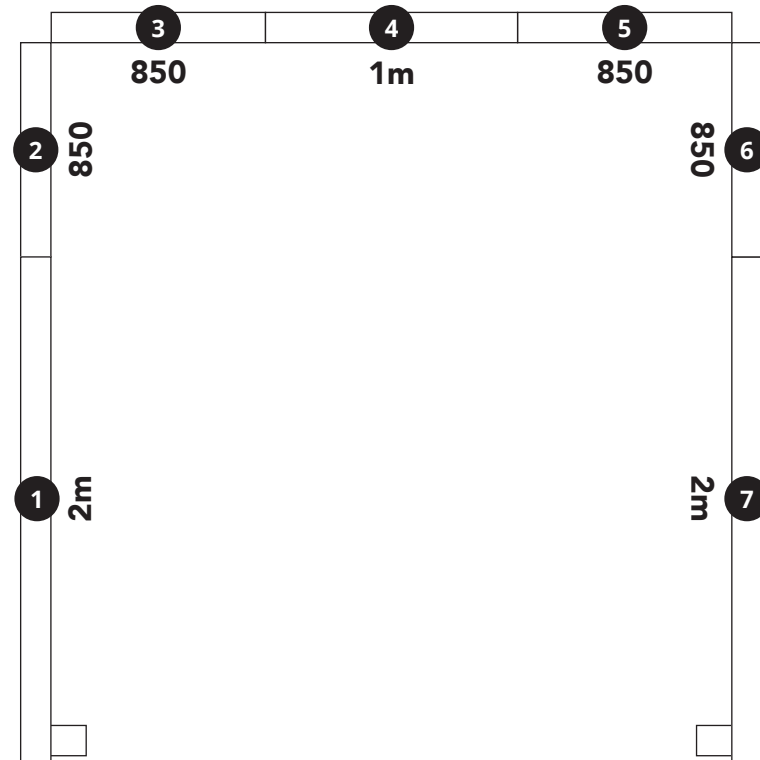

3m x 3m FABRILUX® LED Lightbox Exhibition Stand U-Shaped Shell Scheme

Please note, all shell scheme exhibition structures vary in size. Please check with your exhibition organiser to make sure your floor space (inside the structure) is large enough to accommodate this LED Lightbox kit.

For this kit to fit within your shell scheme space, you must use the light boxes in the exact layout shown on our floorplan so please bear this in mind when designing your artwork.

01733 511030
sales@xldisplays.co.uk