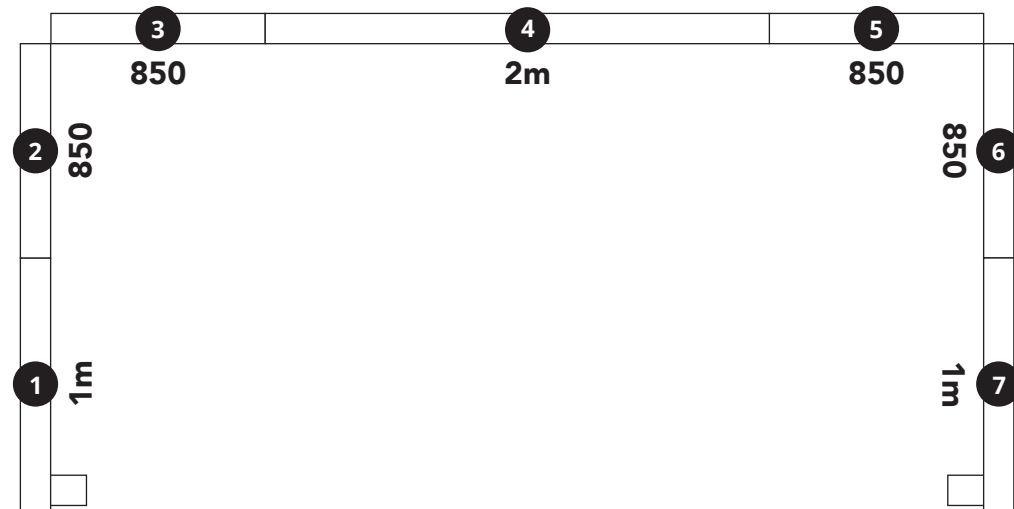

4m x 2m FABRILUX® LED Lightbox Exhibition Stand U-Shaped Shell Scheme

Please note, all shell scheme exhibition structures vary in size. Please check with your exhibition organiser to make sure your floor space (inside the structure) is large enough to accommodate this LED Lightbox kit.

For this kit to fit within your shell scheme space, you must use the light boxes in the exact layout shown on our floorplan so please bear this in mind when designing your artwork.

 **LED LIGHTBOX**
01733 971800
sales@ledlightbox.co.uk