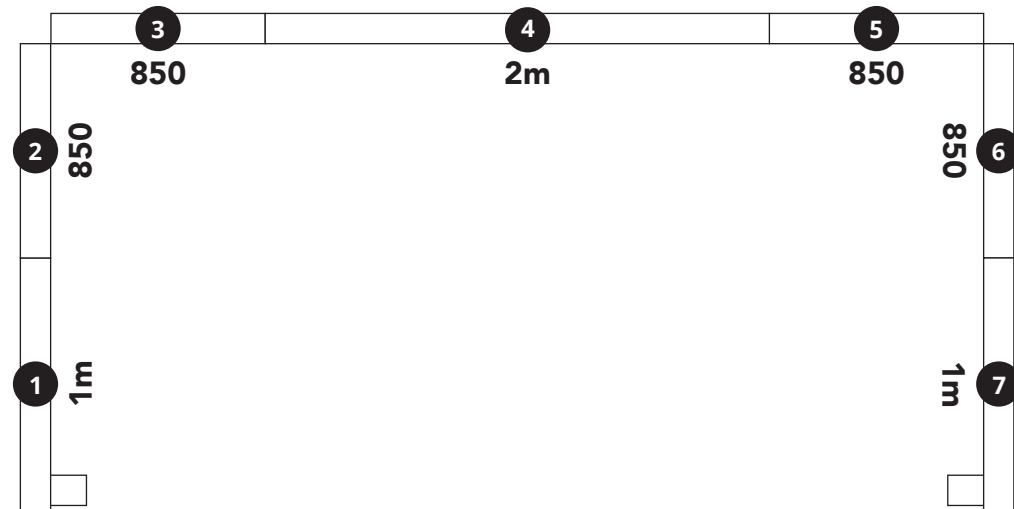

4m x 2m FABRILUX® LED Lightbox Exhibition Stand U-Shaped Shell Scheme

Please note, all shell scheme exhibition structures vary in size. Please check with your exhibition organiser to make sure your floor space (inside the structure) is large enough to accommodate this LED Lightbox kit.

For this kit to fit within your shell scheme space, you must use the light boxes in the exact layout shown on our floorplan so please bear this in mind when designing your artwork.

01733 511030
sales@xldisplays.co.uk