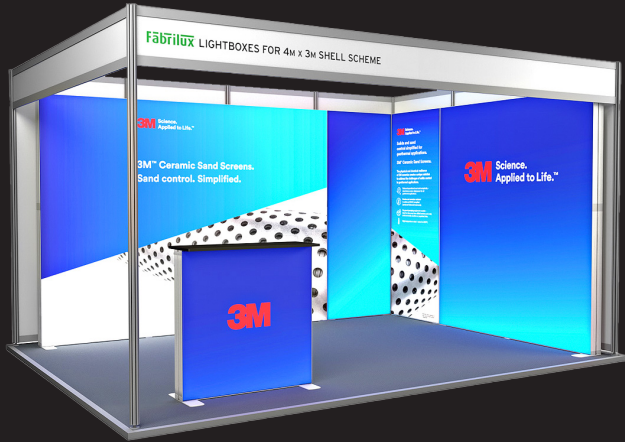

4m x 3m FABRILUX® LED Lightbox Modular Exhibition Stand Shell Scheme

Please note, all shell scheme exhibition structures vary in size. Please check with your exhibition organiser to make sure your floor space (inside the structure) is large enough to accommodate this LED Lightbox kit.

For this kit to fit within your shell scheme space, you must use the light boxes in the exact layout shown on our floorplan so please bear this in mind when designing your artwork.

 **LED LIGHTBOX**
01733 971800
sales@ledlightbox.co.uk