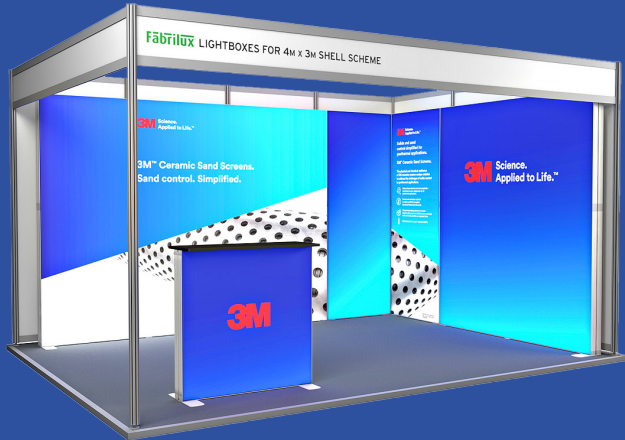

4m x 3m FABRILUX® LED Lightbox Modular Exhibition Stand Shell Scheme

Please note, all shell scheme exhibition structures vary in size. Please check with your exhibition organiser to make sure your floor space (inside the structure) is large enough to accommodate this LED Lightbox kit.

For this kit to fit within your shell scheme space, you must use the light boxes in the exact layout shown on our floorplan so please bear this in mind when designing your artwork.

01733 511030
sales@xldisplays.co.uk