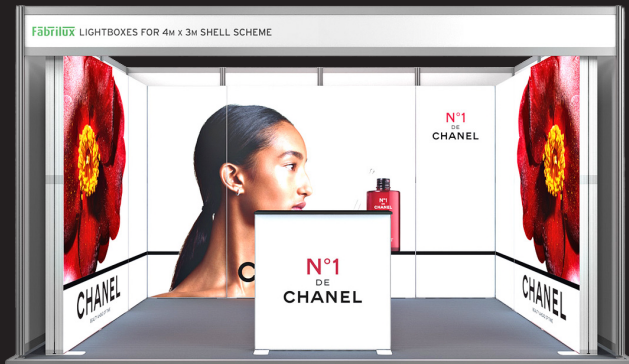

# 4m x 3m FABRILUX® LED Lightbox Exhibition Stand U-Shaped Shell Scheme

Please note, all shell scheme exhibition structures vary in size. Please check with your exhibition organiser to make sure your floor space (inside the structure) is large enough to accommodate this LED Lightbox kit.

For this kit to fit within your shell scheme space, you must use the light boxes in the exact layout shown on our floorplan so please bear this in mind when designing your artwork.

 **LED LIGHTBOX**

01733 971800