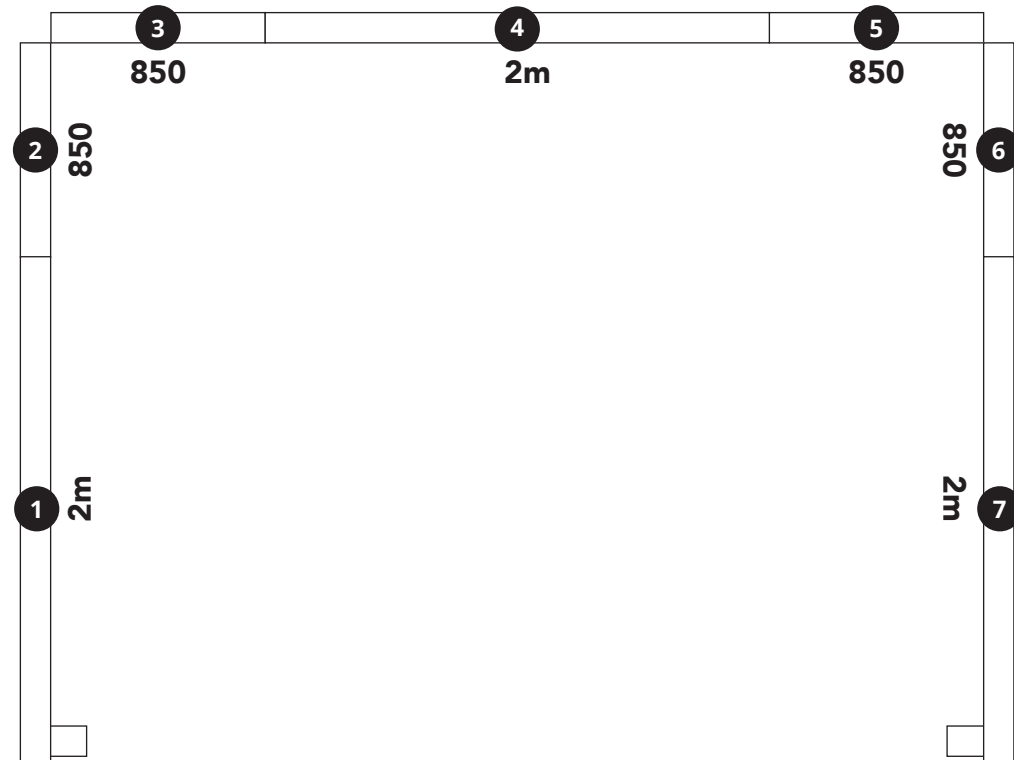

# 4m x 3m FABRILUX® LED Lightbox Exhibition Stand U-Shaped Shell Scheme

Please note, all shell scheme exhibition structures vary in size. Please check with your exhibition organiser to make sure your floor space (inside the structure) is large enough to accommodate this LED Lightbox kit.

For this kit to fit within your shell scheme space, you must use the light boxes in the exact layout shown on our floorplan so please bear this in mind when designing your artwork.

 **LED LIGHTBOX**

01733 971800