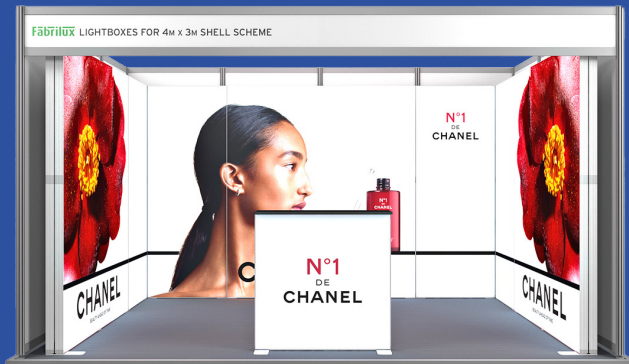

4m x 3m FABRILUX® LED Lightbox Exhibition Stand U-Shaped Shell Scheme

Please note, all shell scheme exhibition structures vary in size. Please check with your exhibition organiser to make sure your floor space (inside the structure) is large enough to accommodate this LED Lightbox kit.

For this kit to fit within your shell scheme space, you must use the light boxes in the exact layout shown on our floorplan so please bear this in mind when designing your artwork.

01733 511030
sales@xldisplays.co.uk