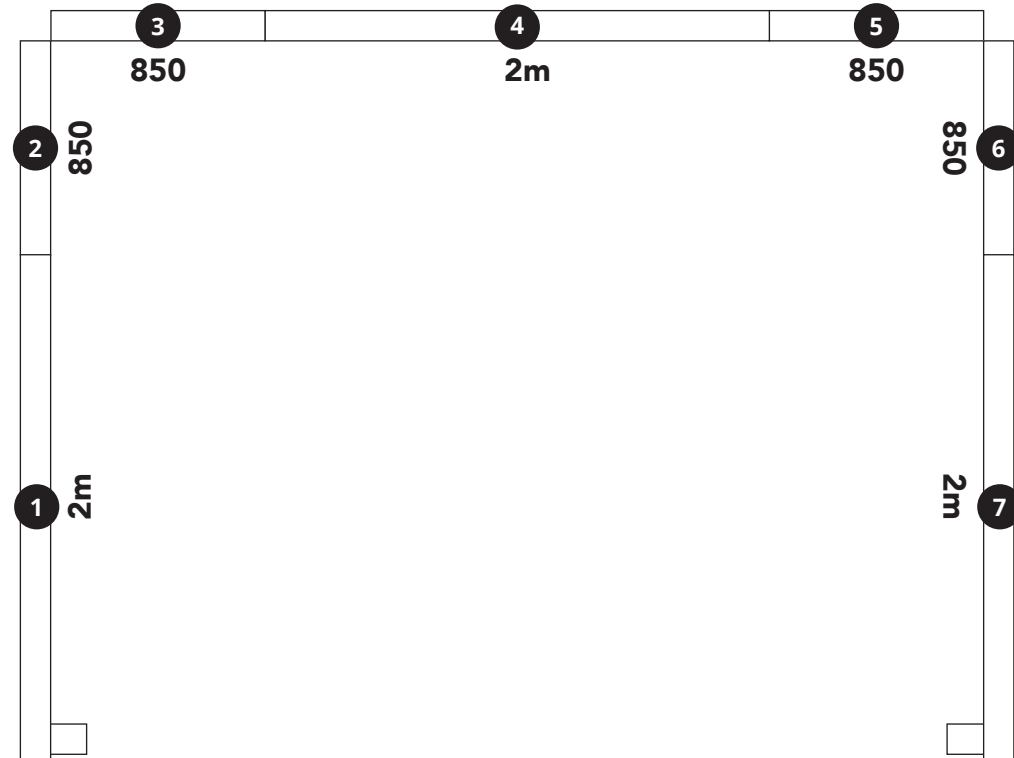

4m x 3m FABRILUX® LED Lightbox Exhibition Stand U-Shaped Shell Scheme

Please note, all shell scheme exhibition structures vary in size. Please check with your exhibition organiser to make sure your floor space (inside the structure) is large enough to accommodate this LED Lightbox kit.

For this kit to fit within your shell scheme space, you must use the light boxes in the exact layout shown on our floorplan so please bear this in mind when designing your artwork.

01733 511030
sales@xldisplays.co.uk