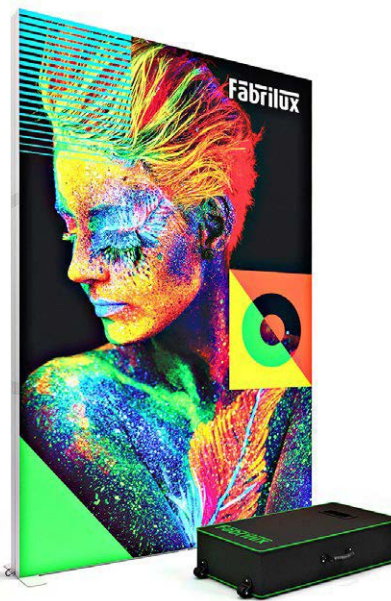

FABRILUX® XL LED Backlit Exhibition Lightbox 2000mm X 3000mm High

KIT LIST:

- Horizontal Frame Section: x4
- Vertical Frame Section: x6
- Horizontal Support Pole: x4
- Vertical Support Pole: x3
- Square Support Pole Connector: x2
- Corner Section: x2
- Frame Connectors (for vertical section): x4
- Frame Connectors (for horizontal section): x21
- Stabilising Feet: x2
- Square support foot: x1
- Premium Trolley Bag With Foam Inserts: x1
- Power Cable & Transformer: x2
(2x power cables required to run display)
- Male/Male Lighting Cable: x4

 **LED LIGHTBOX**
01733 971800
sales@ledlightbox.co.uk

Premium SEG
Printed Fabric
Graphics

Includes Premium
Padded Case With
Wheels

DIMENSIONS:

Weight: 28.6kg
Extrusion: 120mm
Lights: Lumen 260 per Bulb / 6500K Kelvin / Daylight Colour Temperature
Input Power: 100- 240V 50/60Hz 2.0A
Output Power: 24V 6.35A
Life Expectancy: 50,000 Hours