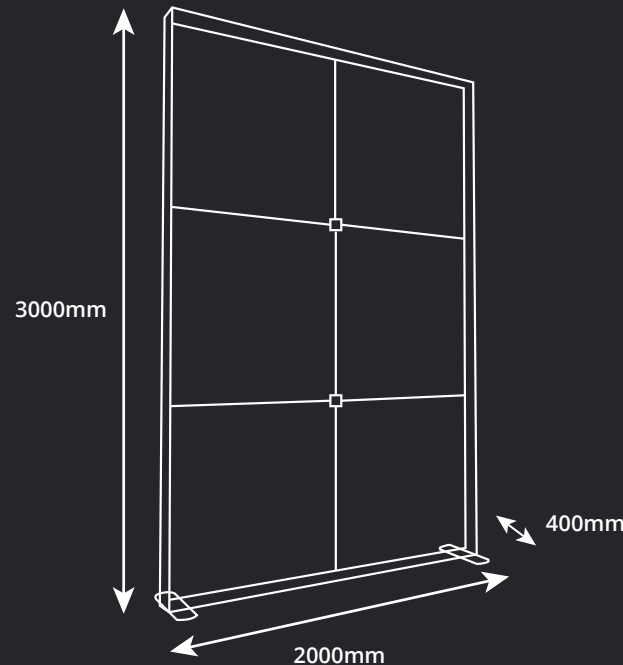

FABRILUX® XL LED Backlit Exhibition Lightbox 2000mm X 3000mm High

KIT LIST:

- Horizontal Frame Section: x4
- Vertical Frame Section: x6
- Horizontal Support Pole: x4
- Vertical Support Pole: x3
- Square Support Pole Connector: x2
- Corner Section: x2
- Frame Connectors (for vertical section): x4
- Frame Connectors (for horizontal section): x21
- Stabilising Feet: x2
- Square support foot: x1
- Premium Trolley Bag With Foam Inserts: x1
- Power Cable & Transformer: x2
(2x power cables required to run display)
- Male/Male Lighting Cable: x4

 **LED LIGHTBOX**
01733 971800
sales@ledlightbox.co.uk

Premium SEG
Printed Fabric
Graphics

Includes Premium
Padded Case With
Wheels

DIMENSIONS:

Weight: 28.6kg
Extrusion: 120mm
Lights: Lumen 260 per Bulb / 6500K Kelvin / Daylight Colour Temperature
Input Power: 100- 240V 50/60Hz 2.0A
Output Power: 24V 6.35A
Life Expectancy: 50,000 Hours