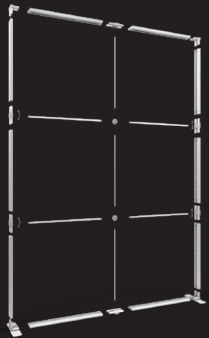

FABRILUX® XL LED Backlit Exhibition Lightbox 2000mm X 3000mm High

KIT LIST:

- Horizontal Frame Section: x4
- Vertical Frame Section: x6
- Horizontal Support Pole: x4
- Vertical Support Pole: x3
- Square Support Pole Connector: x2
- Corner Section: x2
- Frame Connectors (for vertical section): x4
- Frame Connectors (for horizontal section): x21
- Stabilising Feet: x2
- Square support foot: x1
- Premium Trolley Bag With Foam Inserts: x1
- Power Cable & Transformer: x2
(2x power cables required to run display)
- Male/Male Lighting Cable: x4

 **LED LIGHTBOX**
01733 971800
sales@ledlightbox.co.uk

Premium SEG
Printed Fabric
Graphics

Includes Premium
Padded Case With
Wheels

DIMENSIONS:

Weight: 28.6kg
Extrusion: 120mm
Lights: Lumen 260 per Bulb / 6500K Kelvin / Daylight Colour Temperature
Input Power: 100- 240V 50/60Hz 2.0A
Output Power: 24V 6.35A
Life Expectancy: 50,000 Hours