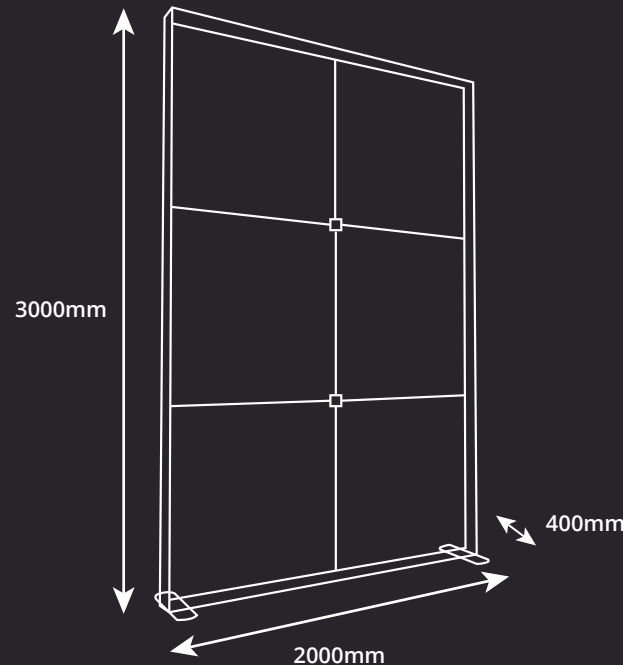

FABRILUX® XL LED Backlit Exhibition Lightbox 2000mm X 3000mm High

KIT LIST:

- Horizontal Frame Section: x4
- Vertical Frame Section: x6
- Horizontal Support Pole: x4
- Vertical Support Pole: x3
- Square Support Pole Connector: x2
- Corner Section: x2
- Frame Connectors (for vertical section): x4
- Frame Connectors (for horizontal section): x21
- Stabilising Feet: x2
- Square support foot: x1
- Premium Trolley Bag With Foam Inserts: x1
- Power Cable & Transformer: x2
(2x power cables required to run display)
- Male/Male Lighting Cable: x4

01733 511030
sales@xldisplays.co.uk

Premium SEG
Printed Fabric
Graphics

Includes Premium
Padded Case With
Wheels

DIMENSIONS:

Weight: 28.6kg
Extrusion: 120mm
Lights: Lumen 260 per Bulb / 6500K Kelvin / Daylight Colour Temperature
Input Power: 100- 240V 50/60Hz 2.0A
Output Power: 24V 6.35A
Life Expectancy: 50,000 Hours