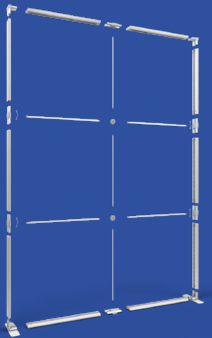

FABRILUX® XL LED Backlit Exhibition Lightbox 2000mm X 3000mm High

KIT LIST:

- Horizontal Frame Section: x4
- Vertical Frame Section: x6
- Horizontal Support Pole: x4
- Vertical Support Pole: x3
- Square Support Pole Connector: x2
- Corner Section: x2
- Frame Connectors (for vertical section): x4
- Frame Connectors (for horizontal section): x21
- Stabilising Feet: x2
- Square support foot: x1
- Premium Trolley Bag With Foam Inserts: x1
- Power Cable & Transformer: x2
(2x power cables required to run display)
- Male/Male Lighting Cable: x4

01733 511030
sales@xldisplays.co.uk

Premium SEG
Printed Fabric
Graphics

Includes Premium
Padded Case With
Wheels

DIMENSIONS:

Weight: 28.6kg
Extrusion: 120mm
Lights: Lumen 260 per Bulb / 6500K Kelvin / Daylight Colour Temperature
Input Power: 100- 240V 50/60Hz 2.0A
Output Power: 24V 6.35A
Life Expectancy: 50,000 Hours