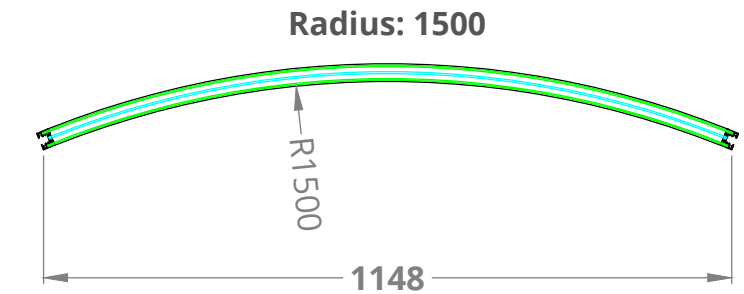

CURVED SCREEN DIMENSIONS

MEASUREMENTS:

Radius: 850

Heights: 1200 / 1400 / 1600 / 1800mm (h)
Width of Screen Edge to Edge: 1202mm
Frame Thickness: 30mm

Radius: 1200

Heights: 1200 / 1400 / 1600 / 1800mm (h)
Width of Screen Edge to Edge: 1200mm
Frame Thickness: 30mm

Radius: 1500

Heights: 1200 / 1400 / 1600 / 1800mm (h)
Width of Screen Edge to Edge: 1148mm
Frame Thickness: 30mm

Round Foot: 300mm dia

Stabilising Foot: 360mm long

01733 511030
sales@xldisplays.co.uk