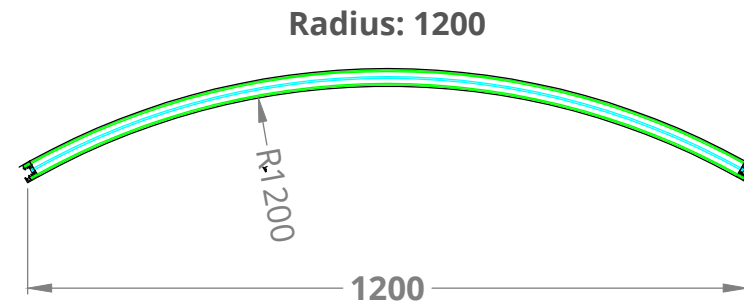

CURVED SCREEN DIMENSIONS

MEASUREMENTS:

Radius: 850

Heights: 1200 / 1400 / 1600 / 1800mm (h)
Width of Screen Edge to Edge: 1202mm
Frame Thickness: 30mm

Radius: 1200

Heights: 1200 / 1400 / 1600 / 1800mm (h)
Width of Screen Edge to Edge: 1200mm
Frame Thickness: 30mm

Radius: 1500

Heights: 1200 / 1400 / 1600 / 1800mm (h)
Width of Screen Edge to Edge: 1148mm
Frame Thickness: 30mm

Round Foot: 300mm dia

Stabilising Foot: 360mm long

01733 511030
sales@xldisplays.co.uk