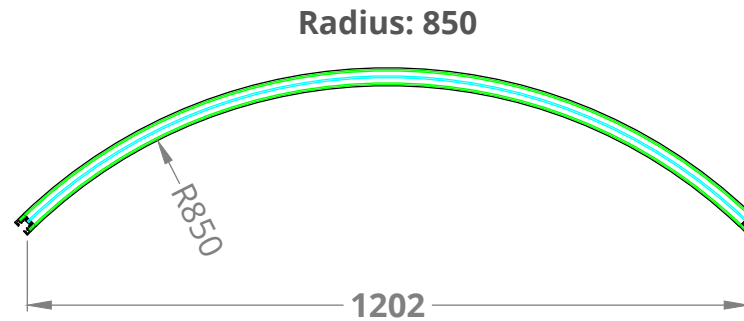

CURVED SCREEN DIMENSIONS

MEASUREMENTS:

Radius: 850

Heights: 1200 / 1400 / 1600 / 1800mm (h)
Width of Screen Edge to Edge: 1202mm
Frame Thickness: 30mm

Radius: 1200

Heights: 1200 / 1400 / 1600 / 1800mm (h)
Width of Screen Edge to Edge: 1200mm
Frame Thickness: 30mm

Radius: 1500

Heights: 1200 / 1400 / 1600 / 1800mm (h)
Width of Screen Edge to Edge: 1148mm
Frame Thickness: 30mm

Round Foot: 300mm dia

Stabilising Foot: 360mm long

01733 511030
sales@xldisplays.co.uk