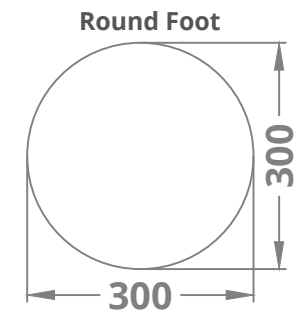

CURVED SCREEN DIMENSIONS

MEASUREMENTS:

Radius: 850

Heights: 1200 / 1400 / 1600 / 1800mm (h)
Width of Screen Edge to Edge: 1202mm
Frame Thickness: 30mm

Radius: 1200

Heights: 1200 / 1400 / 1600 / 1800mm (h)
Width of Screen Edge to Edge: 1200mm
Frame Thickness: 30mm

Radius: 1500

Heights: 1200 / 1400 / 1600 / 1800mm (h)
Width of Screen Edge to Edge: 1148mm
Frame Thickness: 30mm

Round Foot: 300mm dia

Stabilising Foot: 360mm long

01733 511030
sales@xldisplays.co.uk