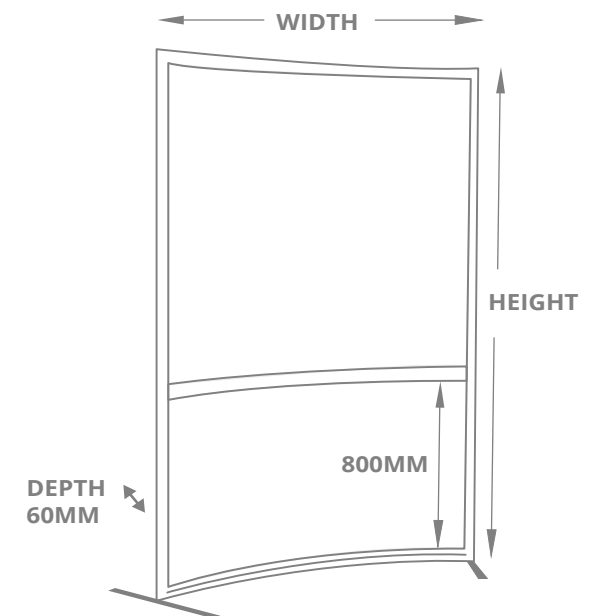

CURVED SCREEN DIMENSIONS

MEASUREMENTS:

Radius: 850

Heights: 1200 / 1400 / 1600 / 1800mm (h)
Width of Screen Edge to Edge: 1202mm
Frame Thickness: 30mm

Radius: 1200

Heights: 1200 / 1400 / 1600 / 1800mm (h)
Width of Screen Edge to Edge: 1200mm
Frame Thickness: 30mm

Radius: 1500

Heights: 1200 / 1400 / 1600 / 1800mm (h)
Width of Screen Edge to Edge: 1148mm
Frame Thickness: 30mm

Round Foot: 300mm dia

Stabilising Foot: 360mm long

01733 511030
sales@xldisplays.co.uk