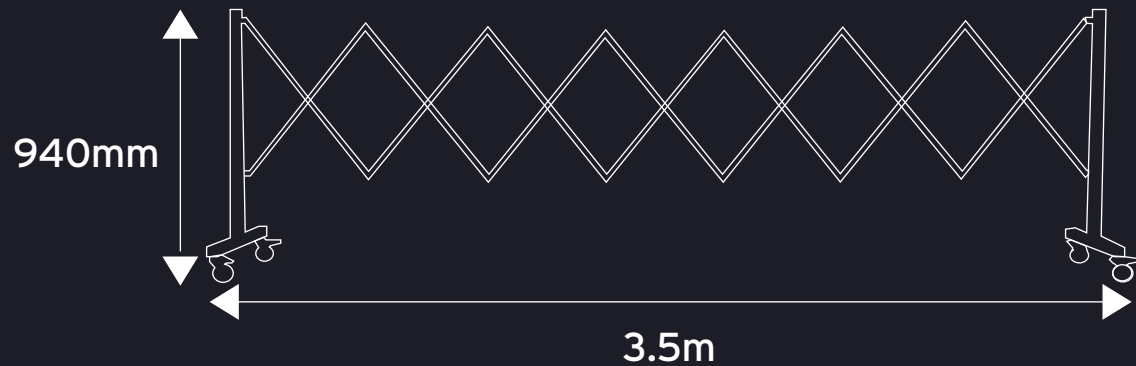

FLEX PRO EXPANDING SAFETY BARRIER

FEATURES:

- Expandable Barrier gate
- Lightweight, Portable & Durable
- Mobile Safety Gate on Wheels
- Modular Interlocking Design
- 3.5m Long Temporary Gate Barrier
- 330mm Wide When Collapsed
- Weights Just 8kg
- High Visibility Yellow Finish
- Locking Castor Wheels
- Sturdy Steel Frame
- Quick & Easy To Set Up/Collapse
- 3 Year Warranty

Mobile Safety Gate On Wheels

330mm Wide
When Collapsed

DIMENSIONS:

HEIGHT: 940mm
LENGTH: 3.5m
WEIGHT: 8.5kg

01733 511030
sales@xldisplays.co.uk