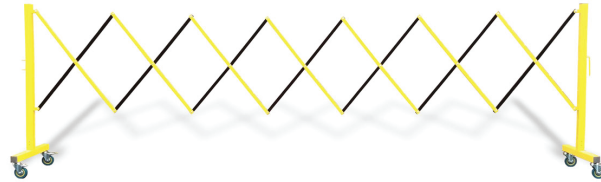

FLEX PRO EXPANDING SAFETY BARRIER

FEATURES:

- Expandable Barrier gate
- Lightweight, Portable & Durable
- Mobile Safety Gate on Wheels
- Modular Interlocking Design
- 3.5m Long Temporary Gate Barrier
- 330mm Wide When Collapsed
- Weights Just 8kg
- High Visibility Yellow Finish
- Locking Castor Wheels
- Sturdy Steel Frame
- Quick & Easy To Set Up/Collapse
- 3 Year Warranty

Mobile Safety Gate On Wheels

330mm Wide
When Collapsed

DIMENSIONS:

HEIGHT: 940mm
LENGTH: 3.5m
WEIGHT: 8.5kg

01733 511030
sales@xldisplays.co.uk