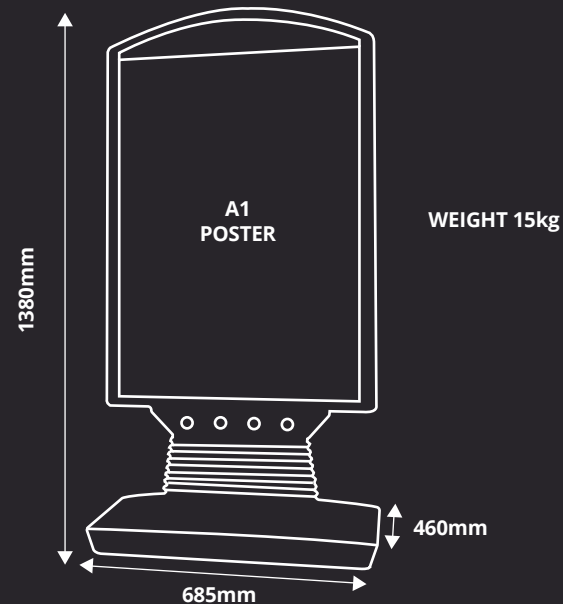

FLEXMASTER® PAVEMENT SIGN POSTER DISPLAY BOARD

FEATURES:

- Black Pavement Sign Board
- Made of Heavy-Duty Black HDPE
- No Tools Required for Assembly
- UV Resistant Anti-Glare Poster Covers
- Gently Swings in the Wind
- Weatherproof & Wind Resistant
- Built in Transport Wheels
- Water Base Sign
- Patented Product

Built In Transport
Wheels

UV Resistant Anti-Glare
Covers

DIMENSIONS:

01733 511030
sales@xldisplays.co.uk