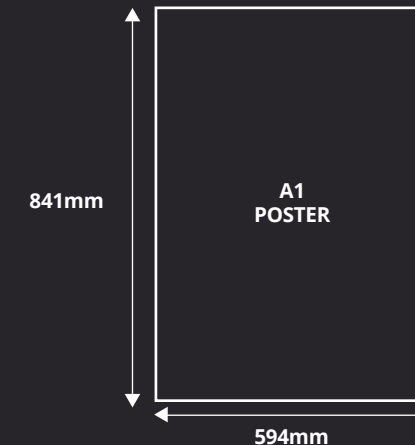

FLEXMASTER® PAVEMENT SIGN POSTER DISPLAY BOARD

FEATURES:

- Black Pavement Sign Board
- Made of Heavy-Duty Black HDPE
- No Tools Required for Assembly
- UV Resistant Anti-Glare Poster Covers
- Gently Swings in the Wind
- Weatherproof & Wind Resistant
- Built in Transport Wheels
- Water Base Sign
- Patented Product

Built In Transport
Wheels

UV Resistant Anti-Glare
Covers

DIMENSIONS:

01733 511030
sales@xldisplays.co.uk