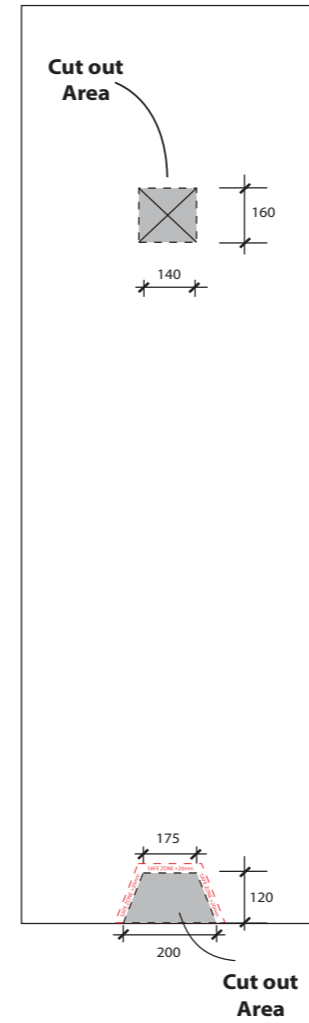

XL 60 FREE STANDING TV STAND CUTTING TEMPLATE

Please **select height** for the monitor position;

1870mm (A)

1770mm (B)

1670mm (C)

1570mm (D)