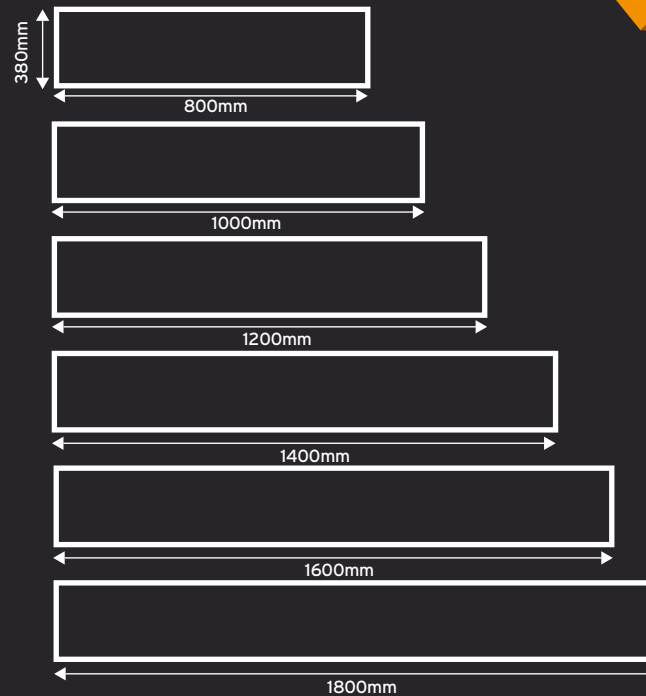

FRONTIER® OFFICE SCREEN DESK DIVIDERS

FEATURES:

- Fabric Desk Divider Screen
- Divide Up Desk Banks For Privacy
- Multiple Heights & Widths Available
- Upholstered in Fire-Rated Fabric
- 12 Vibrant Fabric Colours Available
- White or Silver Frame
- Clamps Fit 17-33mm Thick Desks
- Linkable Office Desk Partitions
- 2x Inline Linking Strips Included
- 30mm Thick Aluminium Frame
- Manufactured in the UK

Linkable Office Desk Partitions

Fabric Desk Divider Screen

DIMENSIONS:

HEIGHTS	WIDTH
380mm	800mm
480mm	1000mm
	1200mm
	1400mm
	1600mm
	1800mm

01733 511030
sales@xldisplays.co.uk