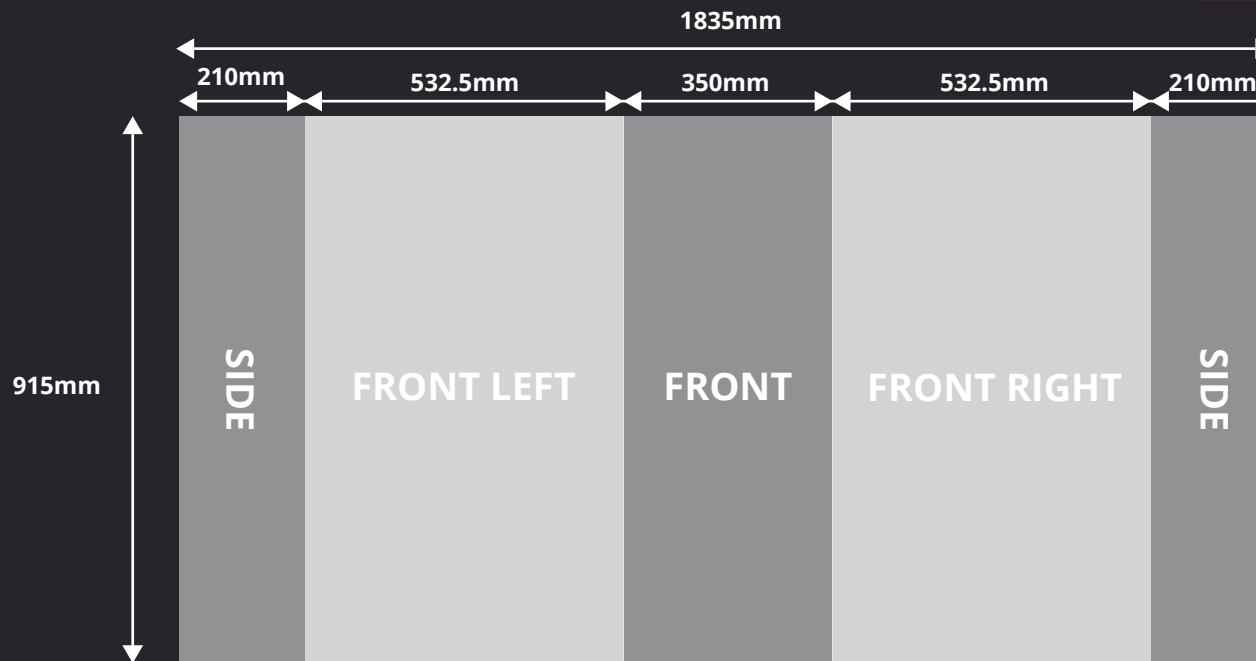

## ARTWORK SIZE:

The artwork should be sized at 25% of the total artwork size  
Total Artwork size (100% 72dpi): 1835mm (W) x 915mm (H)  
Artwork size (25% 300 dpi): 458.75mm (W) x 228.75mm (H)

**XL**  
displays

## DIMENSIONS:

**SIDE**

**FRONT LEFT**

**FRONT**

**FRONT RIGHT**

**SIDE**