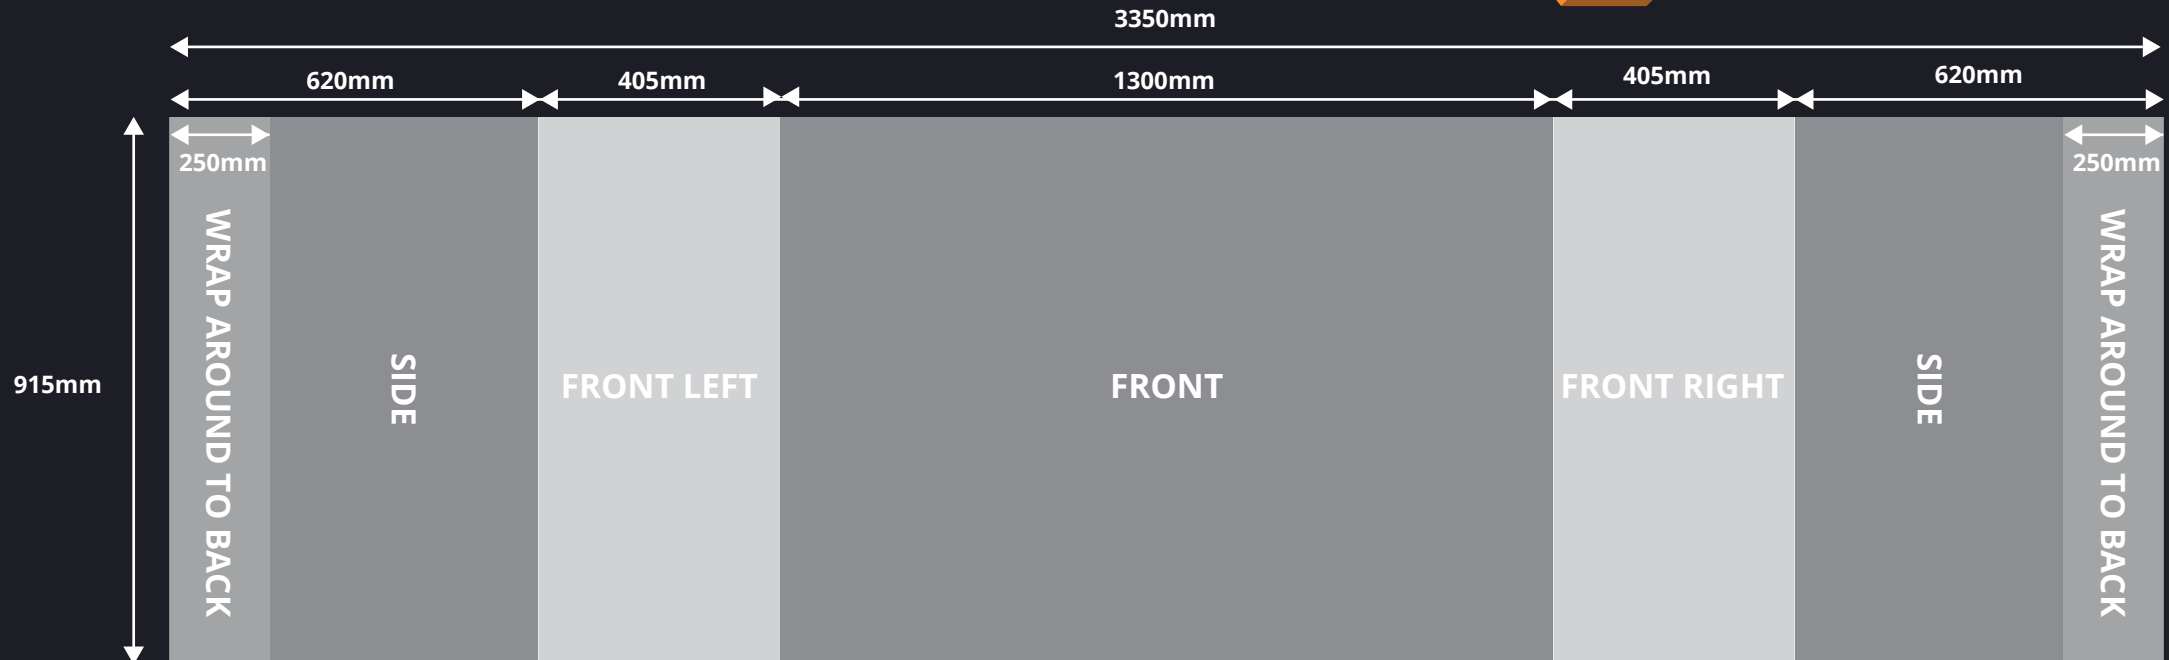

GRIFFIN LARGE RECEPTION EXHIBITION COUNTER

Artwork Guidelines & Sizing

ARTWORK SIZE:

The artwork should be sized at 25% of the total artwork size
Total Artwork size (100% 72dpi): 3350mm (W) x 915mm (H)
Artwork size (25% 300 dpi): 837.5mm (W) x 228.75mm (H)

XL
displays

01733 511030
sales@xldisplays.co.uk

DIMENSIONS:

WRAP AROUND TO BACK

SIDE

FRONT RIGHT

FRONT

FRONT LEFT

SIDE

WRAP AROUND TO BACK