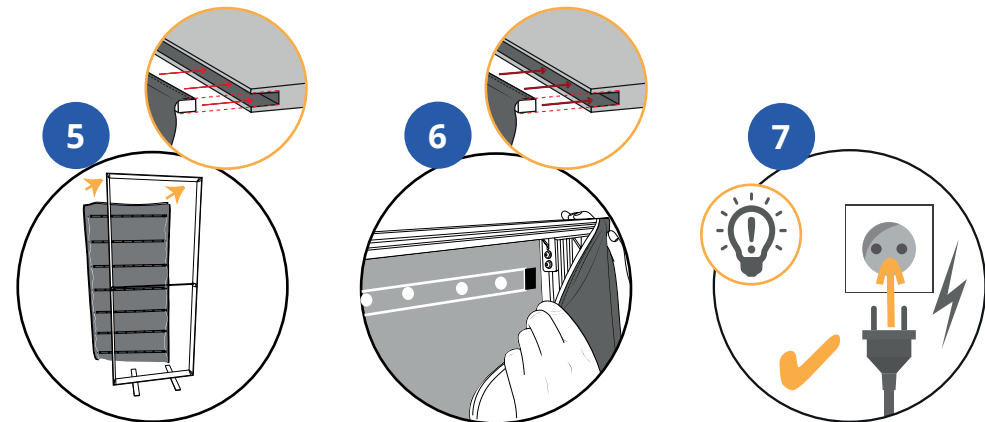

## FEATURES:

- Free Standing LED Lightbox Display
- Single Sided Printed Fabric Graphic
- Optional Non-Illuminated Reverse Panel
- Size: 2000mm (H) x 850mm (W)
- Fast, Tool-Free Assembly in Minutes
- Ultra Slim 60mm Aluminium Profile
- Pop Up LED Curtain For Even Illumination
- Supplied Compact Carry Box With Handle
- Push-Fit Assembly - Plug & Play
- UK Designed & Manufactured