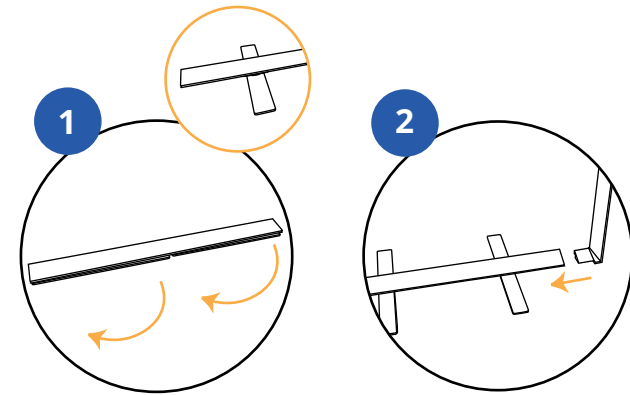

## FEATURES:

- Free Standing LED Lightbox Display
- Single Sided Printed Fabric Graphic
- Optional Non-Illuminated Reverse Panel
- Size: 2000mm (H) x 850mm (W)
- Fast, Tool-Free Assembly in Minutes
- Ultra Slim 60mm Aluminium Profile
- Pop Up LED Curtain For Even Illumination
- Supplied Compact Carry Box With Handle
- Push-Fit Assembly - Plug & Play
- UK Designed & Manufactured