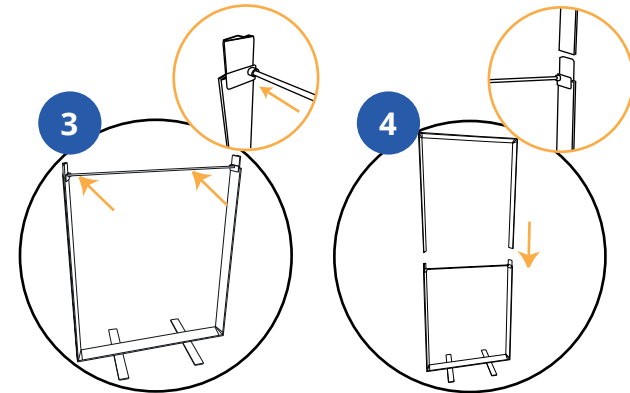

## FEATURES:

- Free Standing LED Lightbox Display
- Single Sided Printed Fabric Graphic
- Optional Non-Illuminated Reverse Panel
- Size: 2000mm (H) x 850mm (W)
- Fast, Tool-Free Assembly in Minutes
- Ultra Slim 60mm Aluminium Profile
- Pop Up LED Curtain For Even Illumination
- Supplied Compact Carry Box With Handle
- Push-Fit Assembly - Plug & Play
- UK Designed & Manufactured