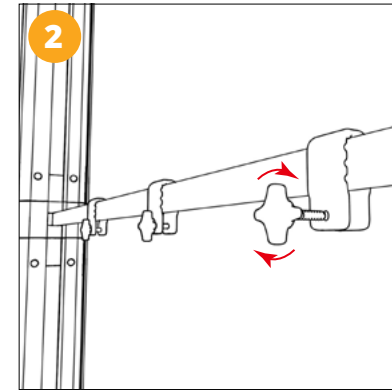

LED Lightbox Display Floating Magnetic Shelf

ASSEMBLY INSTRUCTIONS

 **LED LIGHTBOX**

01733 971800

sales@ledlightbox.co.uk