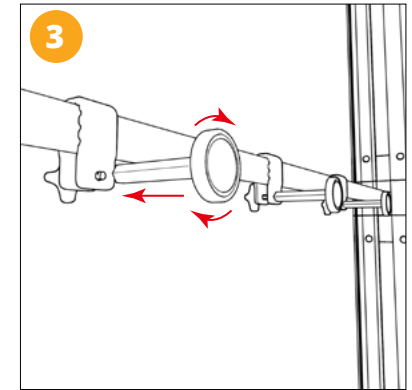

LED Lightbox Display Floating Magnetic Shelf

ASSEMBLY INSTRUCTIONS

 **LED LIGHTBOX**

01733 971800

sales@ledlightbox.co.uk