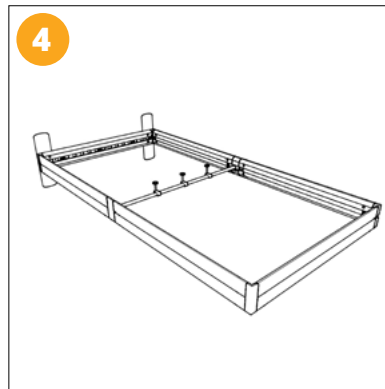

LED Lightbox Display Floating Magnetic Shelf

ASSEMBLY INSTRUCTIONS

 **LED LIGHTBOX**

01733 971800

sales@ledlightbox.co.uk