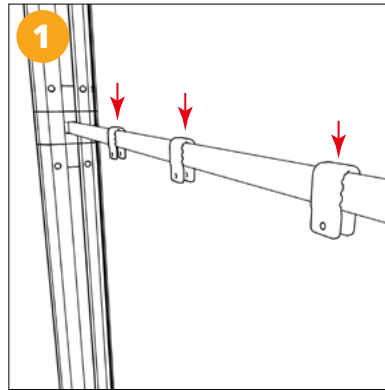

LED Lightbox Display Floating Magnetic Shelf

ASSEMBLY INSTRUCTIONS

 **LED LIGHTBOX**

01733 971800

sales@ledlightbox.co.uk