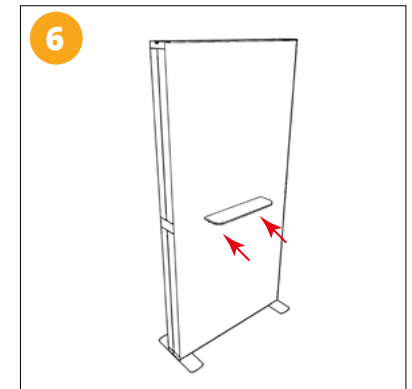

LED Lightbox Display Floating Magnetic Shelf

ASSEMBLY INSTRUCTIONS

 **LED LIGHTBOX**

01733 971800

sales@ledlightbox.co.uk