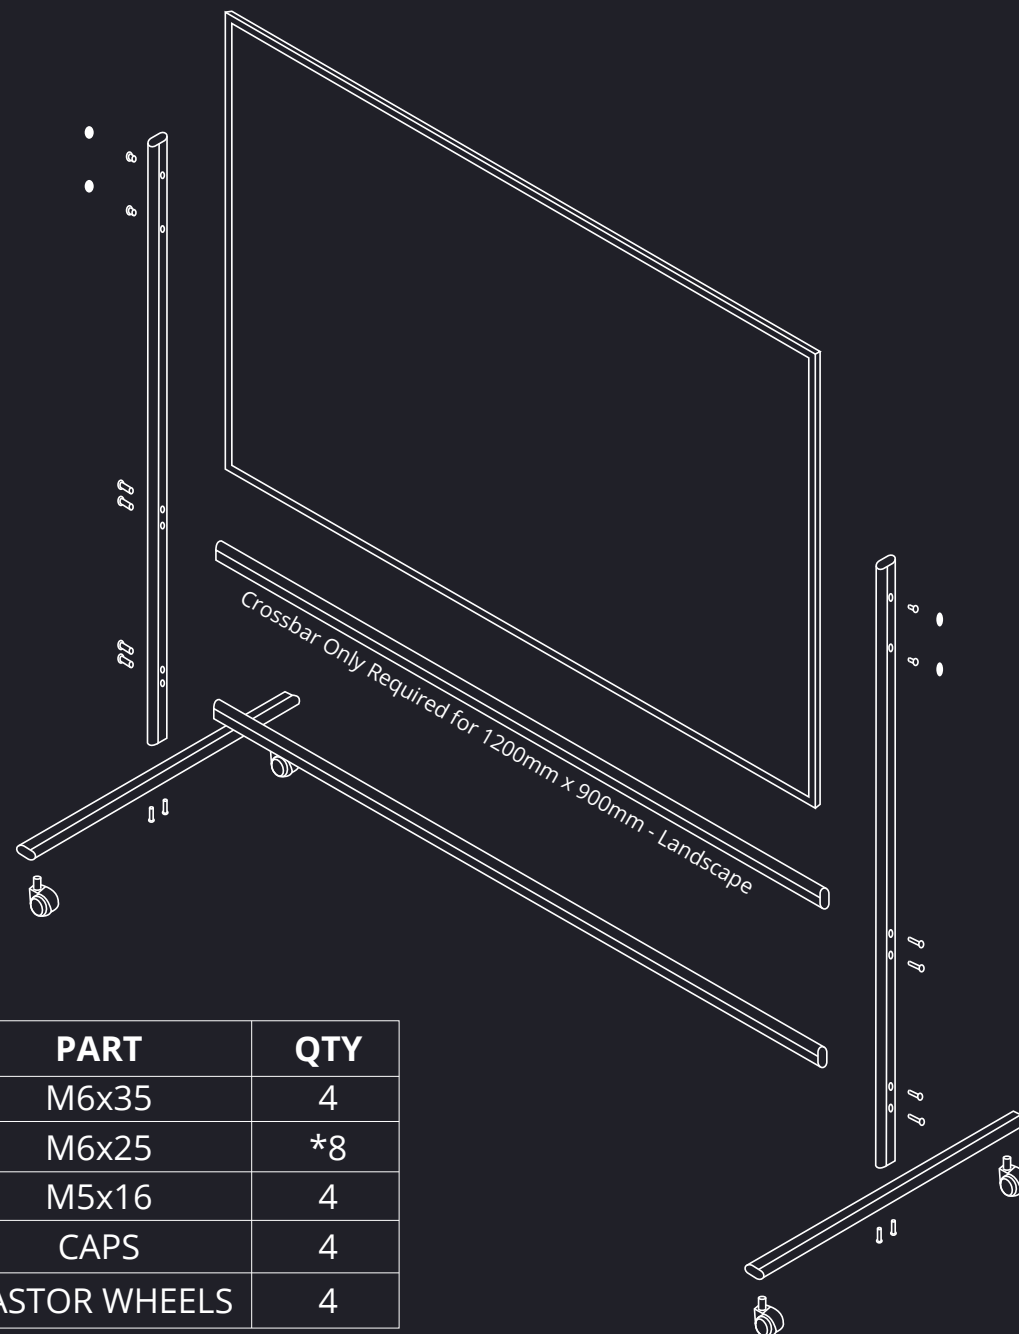

# MOBILE ANTI VIRUS PERSPEX MEETING DIVIDER SCREEN ON WHEELS

## Sizes Available:

900mm x 1200mm - Portrait  
No Crossbar Required

1200mm x 1200mm - Square  
No Crossbar Required

1200mm x 900mm - Landscape  
All Parts Required

PART	QTY
M6x35	4
M6x25	*8
M5x16	4
CAPS	4
CASTOR WHEELS	4

\*Only 4 Bolts Supplied for 900mm x 1200mm Portrait  
and 1200mm x 1200mm Square

01733 511030  
sales@xldisplays.co.uk