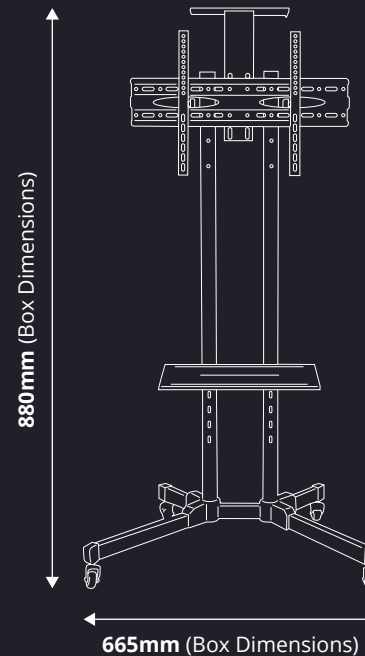

MOBILE TV AND MONITOR STAND ON WHEELS

Freestanding, Portable VESA Mount for TVs & Monitors up to 70 Inches.

FEATURES:

- Includes Two Height Adjustable Shelves
- Portable TV & Monitor Stand
- Holds Screen up to 70 Inches or 50kg
- Supplied Flat Packed For Self Assembly
- Strong & Durable Steel Frame
- Heavy-Duty Locking Castor Wheels
- 1 Year Warranty
- Dispatched Within 1-2 Days

Holds Screen up to 70 Inches or 50kg

Heavy-Duty Locking Castor Wheels

DIMENSIONS:

Maximum Screen Size: Up to 70"

Maximum TV weight: Up to 50 kg

Materials: Steel

VESA compliance:

- 200 x 200
- 300 x 200
- 300 x 300
- 400 x 200
- 400 x 300
- 400 x 400
- 600 x 400

Assembly: Flat pack

Boxed Dimensions: 880mm (h) x 665 mm (w)

Weight: 15 kg

01733 511030
sales@xldisplays.co.uk